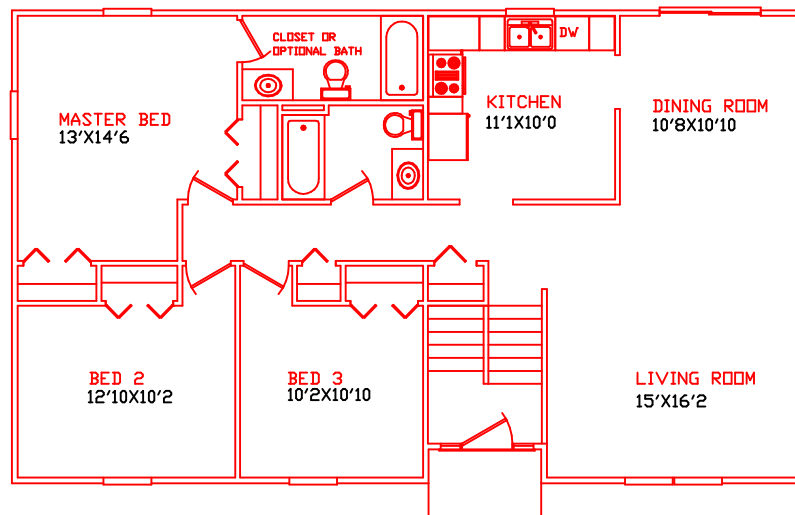

# Image Homes Presents The Tamara

1302 SQ FT MAIN FLOOR  
593 SQ FT OPTIONAL LOWER LEVEL  
1895 SQ FT TOTAL

**Image**  
**HOMES**  
Inc.

For More Information Contact;  
IMAGE HOMES (toll free)  
1-877-453-3300