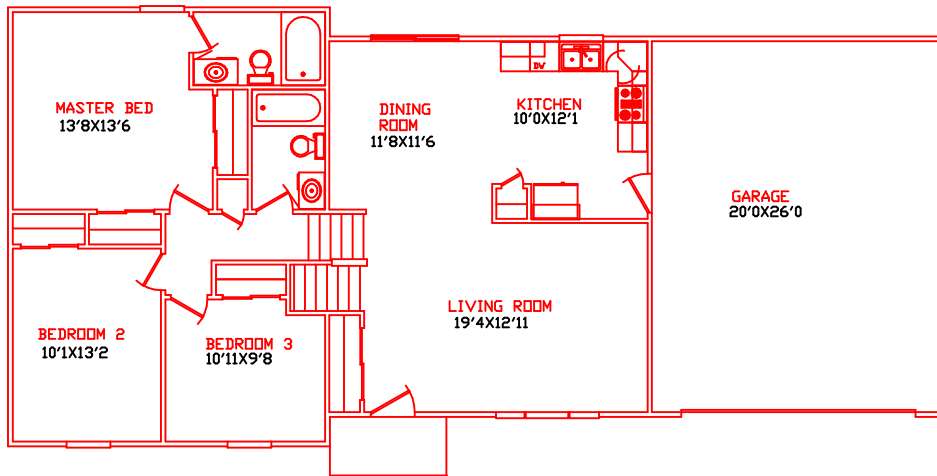

Image Homes Presents The Seattle

1232 SQFT 1ST FLOOR
580 SQFT LOWER LEVEL
0 SQFT OPEN AREA
1812 SQFT TOTAL

**Image
HOMES**
Inc.

For More Information Contact;
IMAGE HOMES (toll free)
1-877-453-3300

Information contained throughout is for illustrative purposes only, and is not intended as part of any legal contract. We reserve the right to modify or change plans, specifications and features.