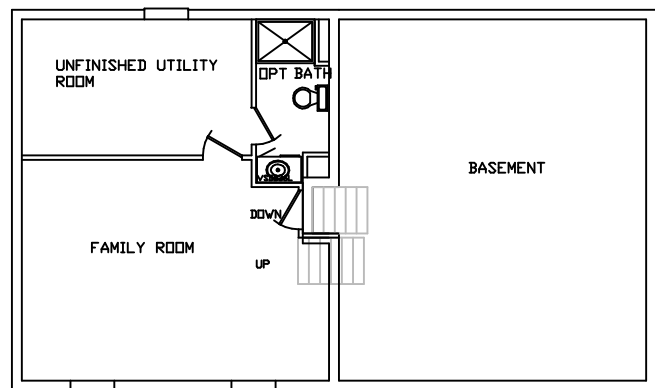

Image Homes Presents The Seattle

1232 SQFT 1ST FLOOR
580 SQFT LOWER LEVEL
0 SQFT OPEN AREA
1812 SQFT TOTAL

**Image
HOMES**
Inc.

For More Information Contact;
IMAGE HOMES (toll free)
1-877-453-3300

Information contained throughout is for illustrative purposes only, and is not intended as part of any legal contract. We reserve the right to modify or change plans, specifications and features.