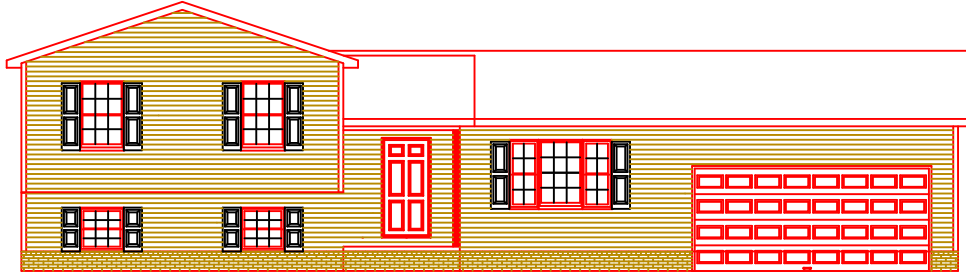

Image Homes Presents The Seattle

1232 SQFT 1ST FLOOR
580 SQFT LOWER LEVEL
0 SQFT OPEN AREA
1812 SQFT TOTAL

**Image
HOMES**
Inc.

For More Information Contact;
IMAGE HOMES (toll free)
1-877-453-3300

Information contained throughout is for illustrative purposes only, and is not intended as part of any legal contract. We reserve the right to modify or change plans, specifications and features.