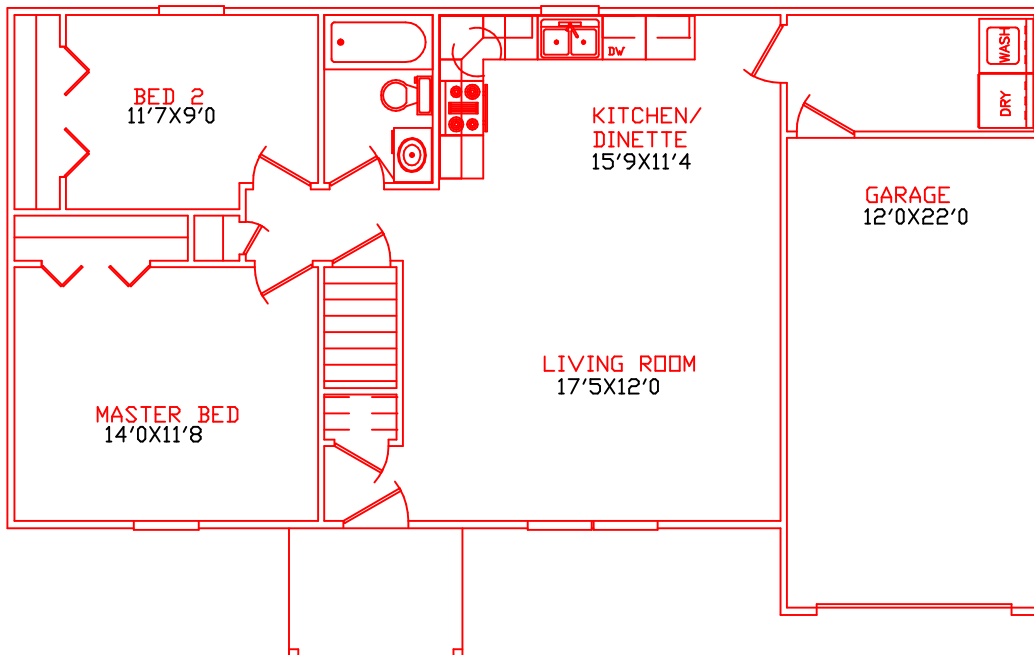

# Image Homes Presents The Willowdale

935 SQ FT  
1ST FLOOR

**Image**  
**HOMES**  
Inc.

For More Information Contact;  
IMAGE HOMES TOLL FREE  
1-877-453-3300

Information contained throughout is for illustrative purposes only, and is not intended as part of any legal contract.  
We reserve the right to modify or change plans, specifications and features.