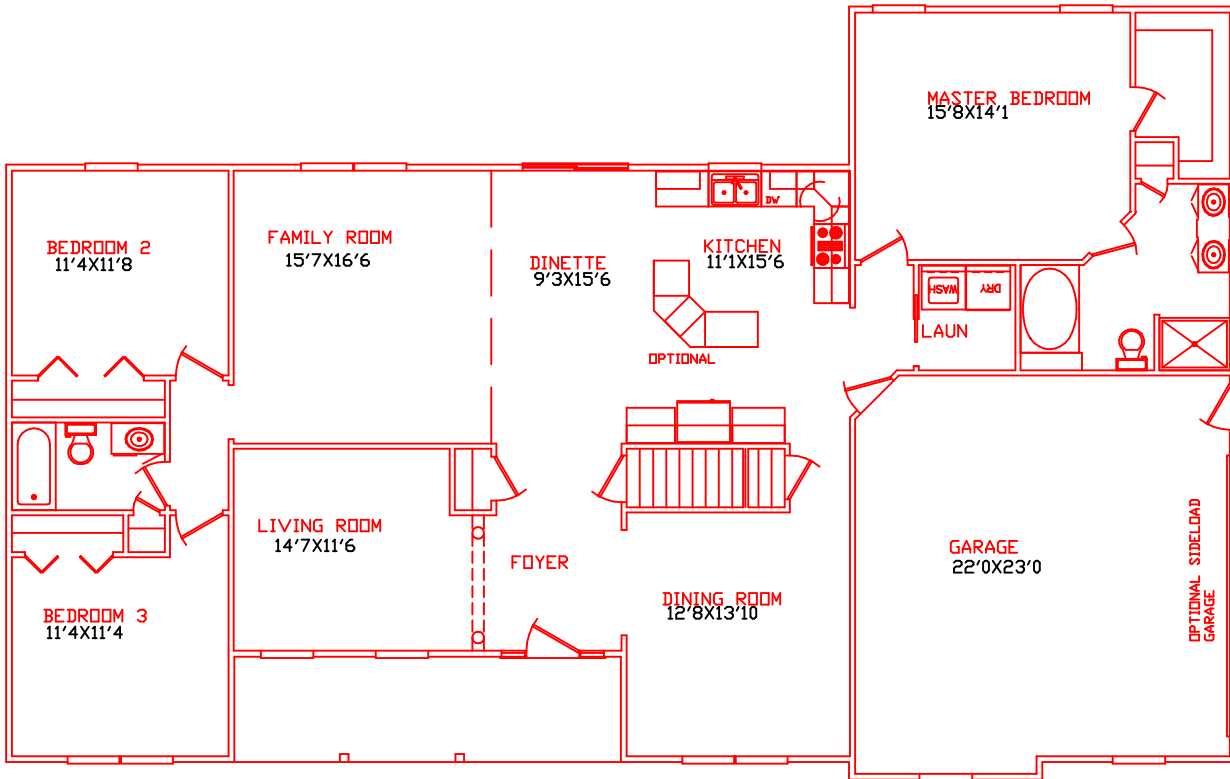

Image Homes Presents The Wilmington

1973 SQFT TOTAL

**Image
HOMES
Inc.**

For More Information Contact;
IMAGE HOMES TOLL FREE
1-877-453-3300

Information contained throughout is for illustrative purposes only, and is not intended as part of any legal contract. We reserve the right to modify or change plans, specifications and features.