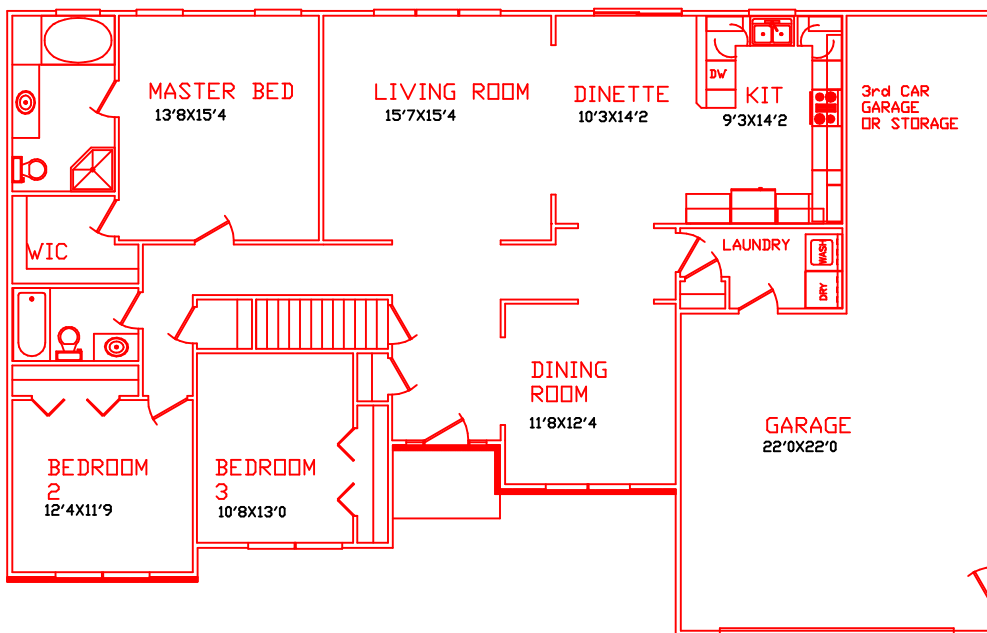

Image Homes Presents The Bennett

SHOWN WITH OPTIONAL BRICK

1846 SQFT TOTAL

**Image
HOMES**
Inc.

For More Information Contact;
IMAGE HOMES (toll free)
1-877-453-3300

Information contained throughout is for illustrative purposes only, and is not intended as part of any legal contract. We reserve the right to modify or change plans, specifications and features.