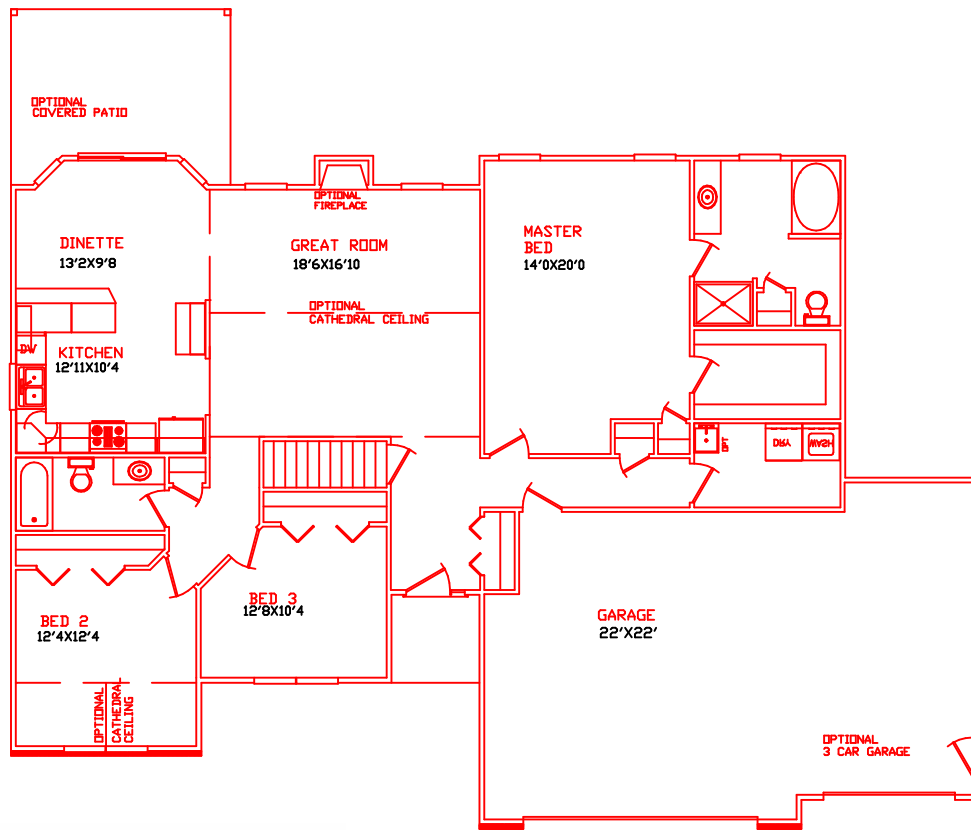

Image Homes Presents The Johnson

SHOWN WITH OPTIONAL BRICK

1767 SQFT

Image
HOMES
Inc.

For More Information Contact;
IMAGE HOMES (toll free)
1-877-453-3300

Information contained throughout is for illustrative purposes only, and is not intended as part of any legal contract. We reserve the right to modify or change plans, specifications and features.