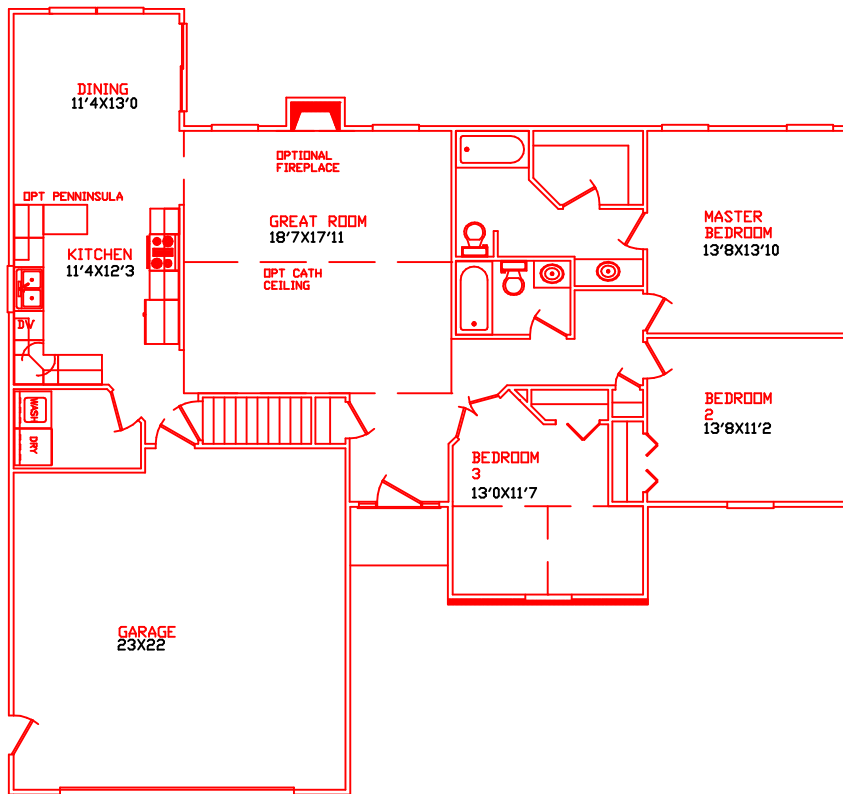

Image Homes Presents The Richmond

SHOWN WITH OPTIONAL BRICK

1605 SQFT TOTAL

Image
HOMES
Inc.

For More Information Contact;
IMAGE HOMES (toll free)
1-877-453-3300

Information contained throughout is for illustrative purposes only, and is not intended as part of any legal contract. We reserve the right to modify or change plans, specifications and features.