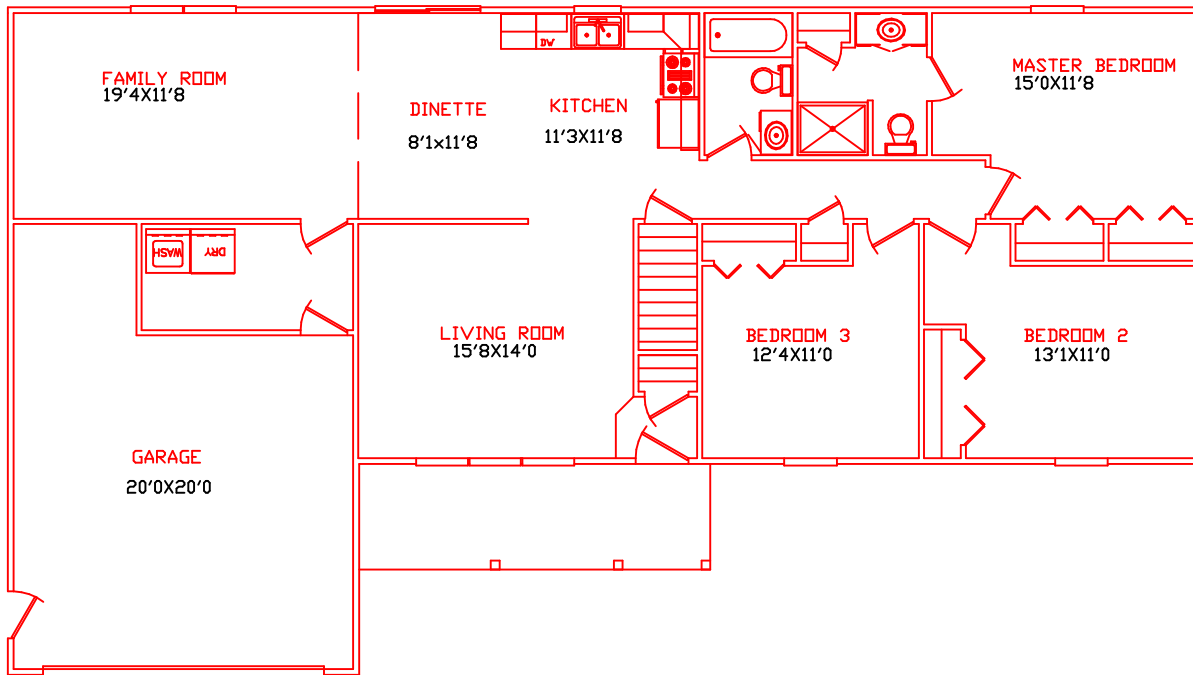

Image Homes Presents The Brunswick

1577 SQFT TOTAL

Image
HOMES
Inc.

For More Information Contact;
IMAGE HOMES TOLL FREE
1-877-453-3300

Information contained throughout is for illustrative purposes only, and is not intended as part of any legal contract.
We reserve the right to modify or change plans, specifications and features.