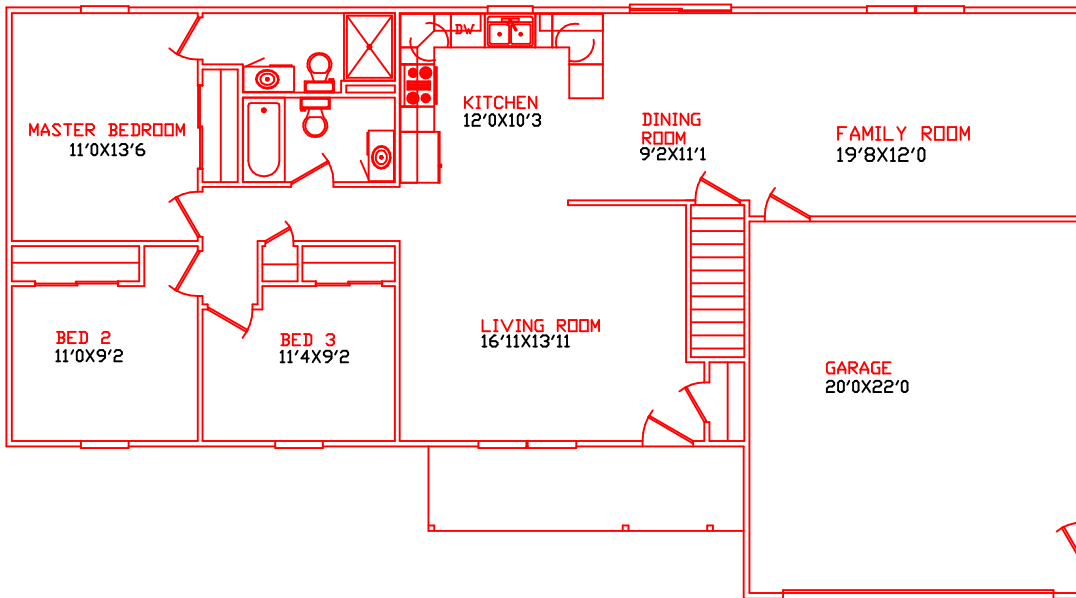

Image Homes Presents The Perry III

1397 SQFT TOTAL

Image
HOMES
Inc.

For More Information Contact;
IMAGE HOMES (toll free)
1-877-453-3300

Information contained throughout is for illustrative purposes only, and is not intended as part of any legal contract. We reserve the right to modify or change plans, specifications and features.