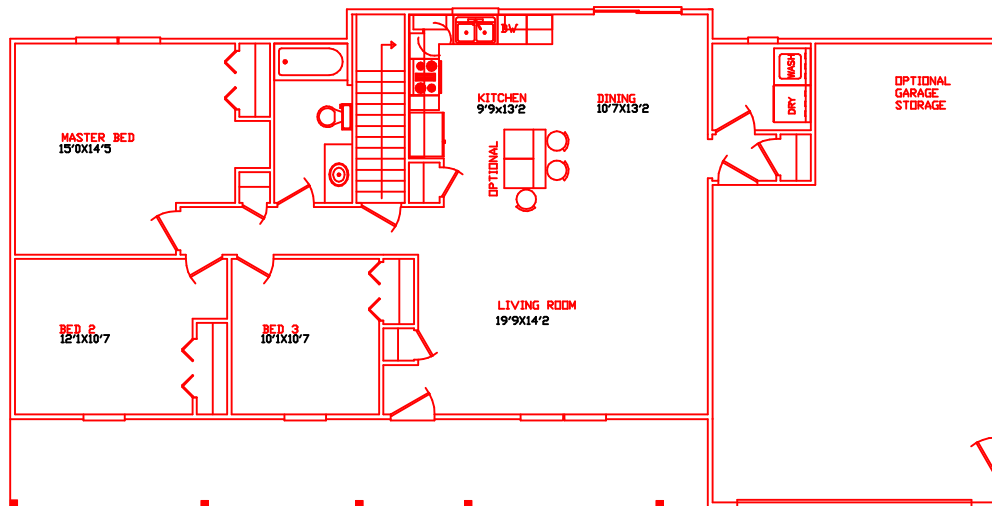

# Image Homes Presents The Delta Queen

1370 SQFT TOTAL

**Image**  
**HOMES**  
Inc.

For More Information Contact;  
IMAGE HOMES (toll free)  
1-877-453-3300

Information contained throughout is for illustrative purposes only, and is not intended as part of any legal contract. We reserve the right to modify or change plans, specifications and features.