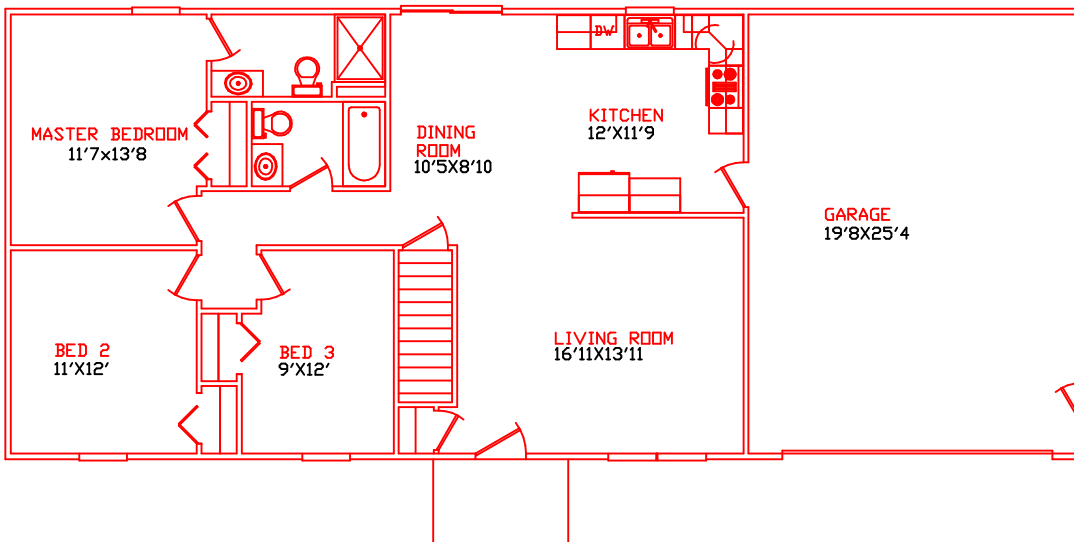

Image Homes Presents The Perry II

1173 SQFT TOTAL

Image
HOMES
Inc.

For More Information Contact;
IMAGE HOMES (toll free)
1-877-453-3300

Information contained throughout is for illustrative purposes only, and is not intended as part of any legal contract. We reserve the right to modify or change plans, specifications and features.