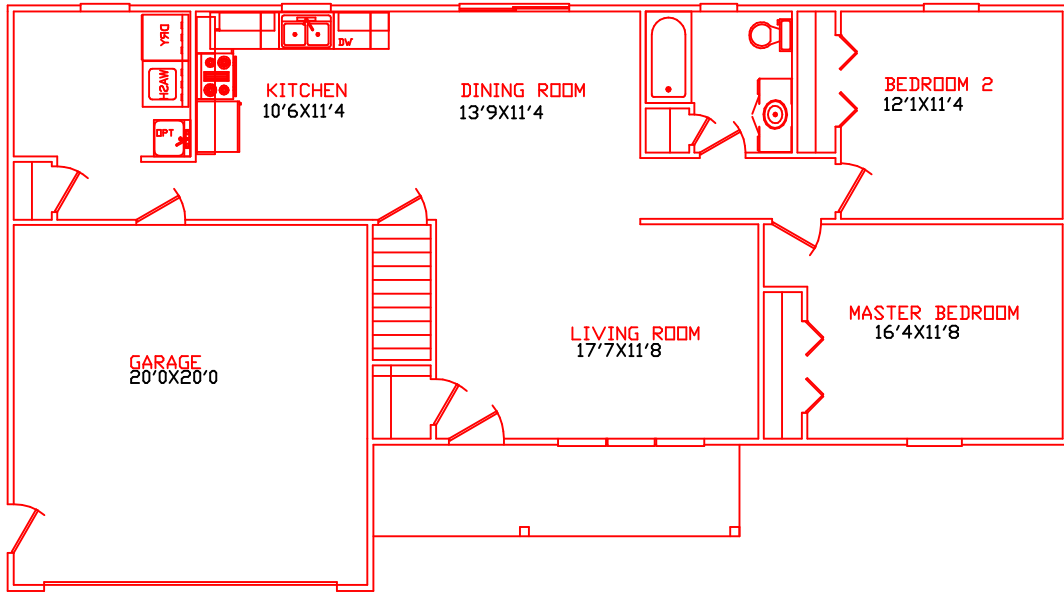

Image Homes Presents The Amber

1156 SQFT TOTAL

Image
HOMES
Inc.

For More Information Contact;
IMAGE HOMES TOLL FREE
1-877-453-3300

Information contained throughout is for illustrative purposes only, and is not intended as part of any legal contract.
We reserve the right to modify or change plans, specifications and features.