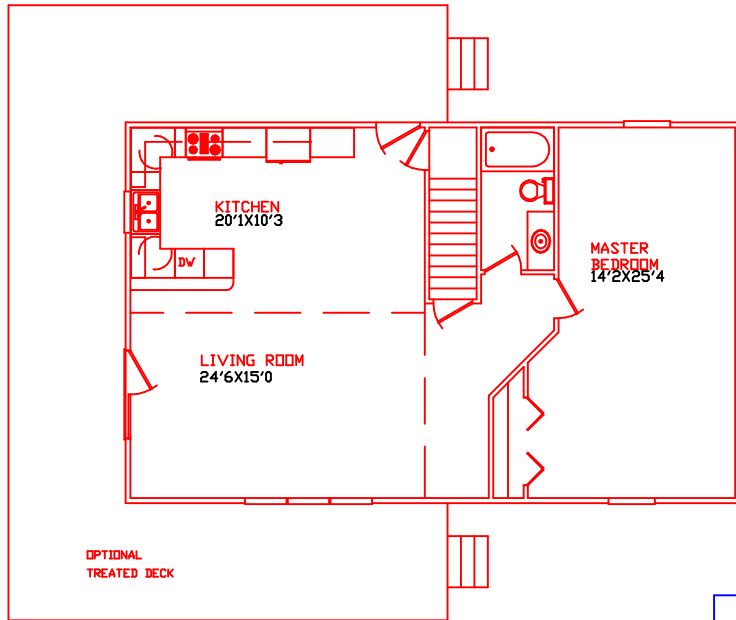

# Image Homes Presents The Edwards

1092 SQFT 1ST FLOOR  
297 SQFT 2ND FLOOR  
532 SQFT OPEN AREA  
1921 SQFT TOTAL

**Image  
HOMES**  
Inc.

For More Information Contact;  
IMAGE HOMES (toll free)  
1-877-453-3300