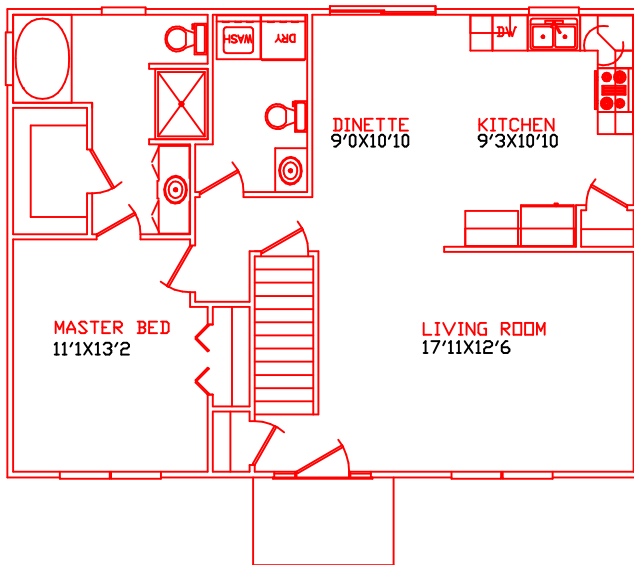

Image Homes Presents The Mansfield

960 SQFT 1ST FLOOR
531 SQFT 2ND FLOOR
0 SQFT OPEN AREA
1491 SQFT TOTAL

Image
HOMES
Inc.

For More Information Contact;
IMAGE HOMES (toll free)
1-877-453-3300

Information contained throughout is for illustrative purposes only, and is not intended as part of any legal contract.
We reserve the right to modify or change plans, specifications and features.