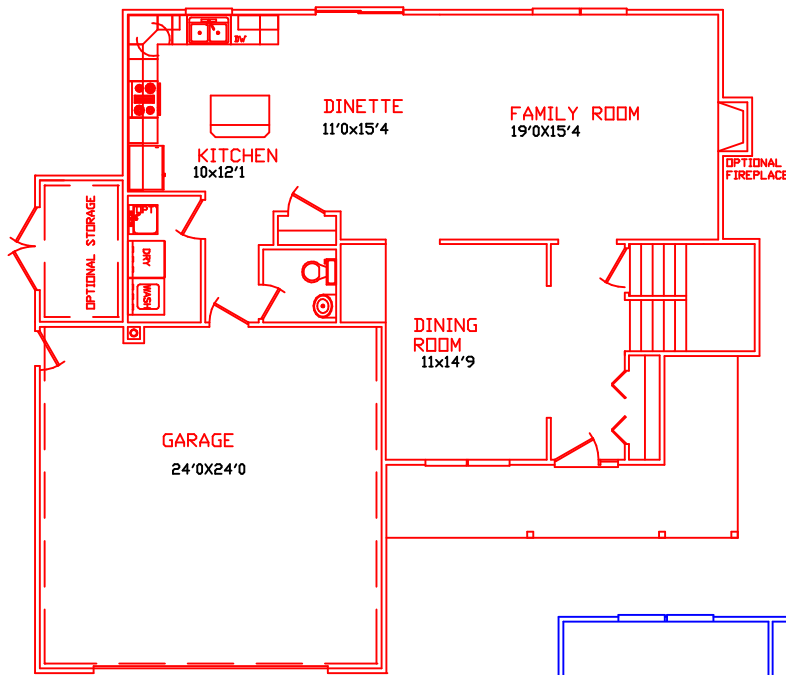

Image Homes Presents The Mallard

1088 SQFT 1ST FLOOR
1192 SQFT 2ND FLOOR
76 SQFT OPEN AREA
2356 SQFT TOTAL

Image
HOMES
Inc.

For More Information Contact;
IMAGE HOMES (toll free)
1-877-453-3300

Information contained throughout is for illustrative purposes only, and is not intended as part of any legal contract. We reserve the right to modify or change plans, specifications and features.