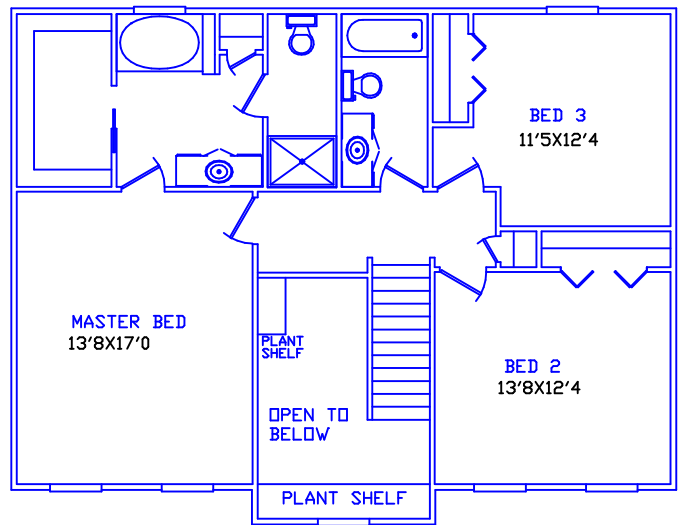

The Wellington

1211 SQFT 1ST FLOOR
 1015 SQFT 2ND FLOOR
 85 SQFT OPEN AREA
 2311 SQFT TOTAL

Image
HOMES
 Inc.

For More Information Contact;
 IMAGE HOMES TOLL FREE
 1-877-453-3300

Information contained throughout is for illustrative purposes only, and is not intended as part of any legal contract. We reserve the right to modify or change plans, specifications and features.