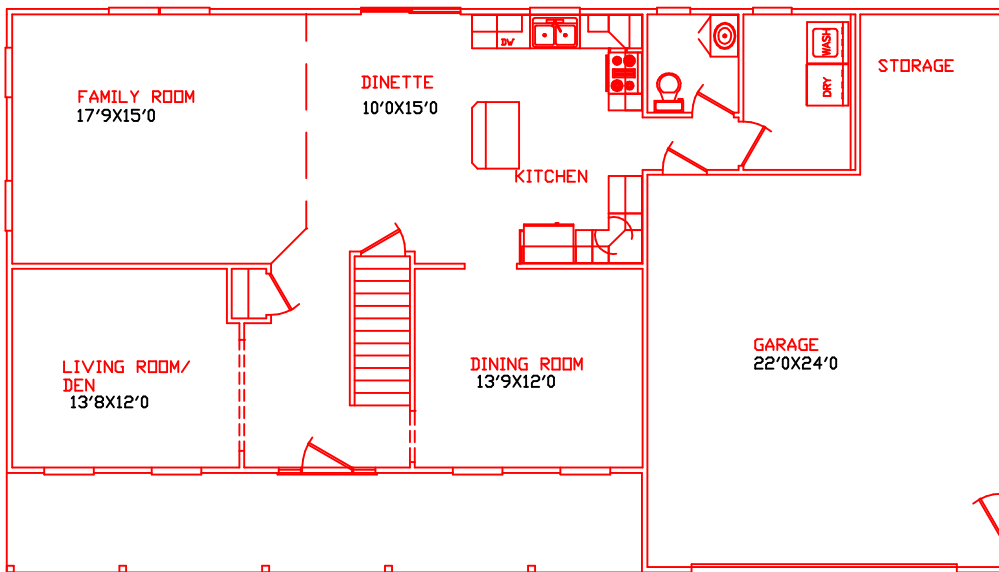

The Wellington

1211 SQFT 1ST FLOOR
 1015 SQFT 2ND FLOOR
 85 SQFT OPEN AREA
 2311 SQFT TOTAL

Image
HOMES
 Inc.

For More Information Contact;
 IMAGE HOMES TOLL FREE
 1-877-453-3300

Information contained throughout is for illustrative purposes only, and is not intended as part of any legal contract. We reserve the right to modify or change plans, specifications and features.