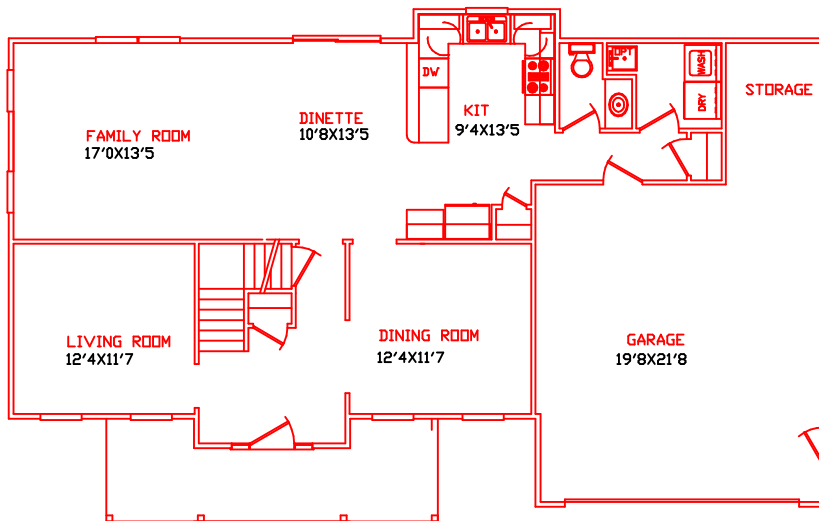

# Image Homes Presents The Kent

1105 SQFT 1ST FLOOR  
1032 SQFT 2ND FLOOR  
0 SQFT OPEN AREA  
2137 SQFT TOTAL

**Image**  
**HOMES**  
Inc.

For More Information Contact;  
IMAGE HOMES (toll free)  
1-877-453-3300