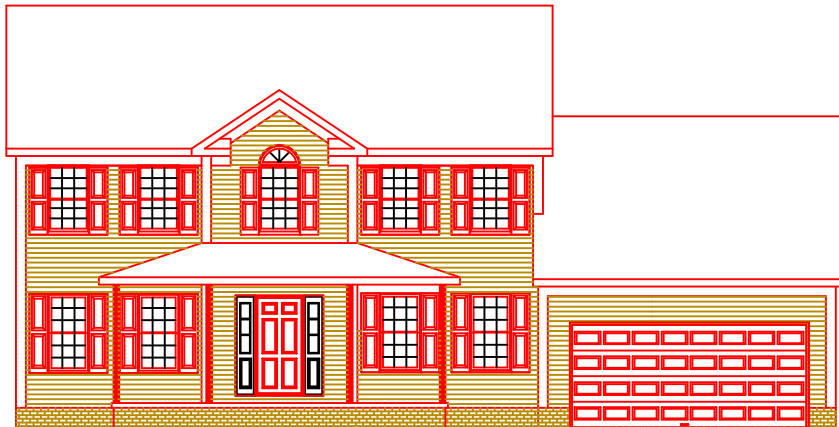

# Image Homes Presents The Kent

1105 SQFT 1ST FLOOR  
1032 SQFT 2ND FLOOR  
0 SQFT OPEN AREA  
2137 SQFT TOTAL

**Image**  
**HOMES**  
Inc.

For More Information Contact;  
IMAGE HOMES (toll free)  
1-877-453-3300