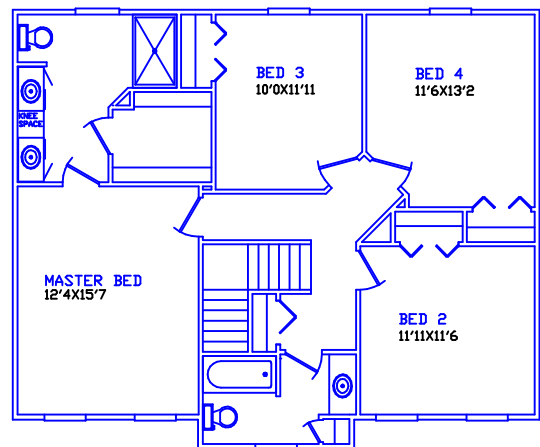

# Image Homes Presents The Kent

1105 SQFT 1ST FLOOR  
1032 SQFT 2ND FLOOR  
0 SQFT OPEN AREA  
2137 SQFT TOTAL

**Image**  
**HOMES**  
Inc.

For More Information Contact;  
IMAGE HOMES (toll free)  
1-877-453-3300