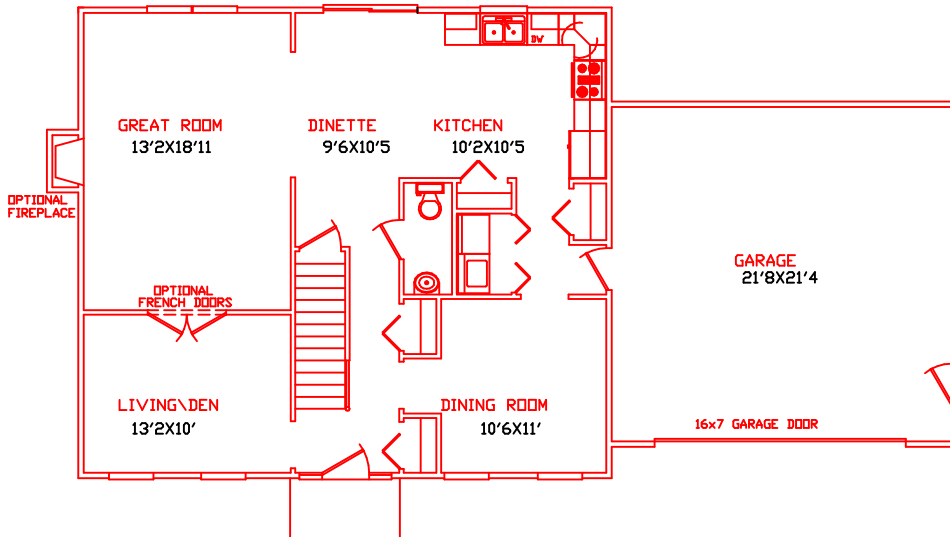

Image Homes Presents The Williamsburg

OPTIONAL FRONT ELEVATIONS

1020 SQFT 1ST FLOOR
 1020 SQFT 2ND FLOOR
 00 SQFT OPEN AREA
 2040 SQFT TOTAL

Image
HOMES
 Inc.

For More Information Contact;
 IMAGE HOMES (toll free)
 1-877-453-3300