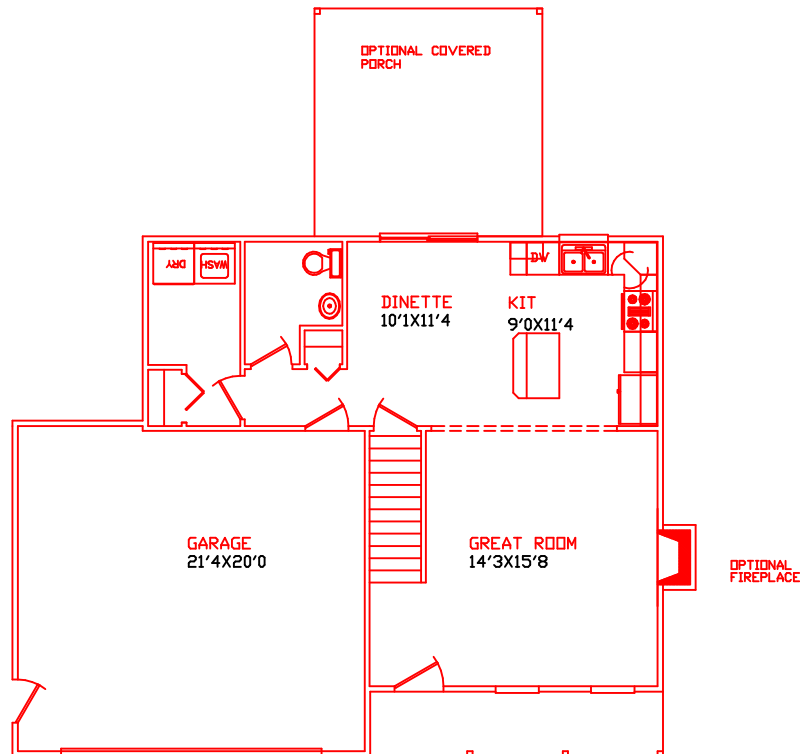

# Image Homes Presents The Joy

676 SQFT 1ST FLOOR  
856 SQFT 2ND FLOOR  
0 SQFT OPEN AREA  
1532 SQFT TOTAL

**Image**  
**HOMES**  
Inc.

For More Information Contact;  
IMAGE HOMES (toll free)  
1-877-453-3300