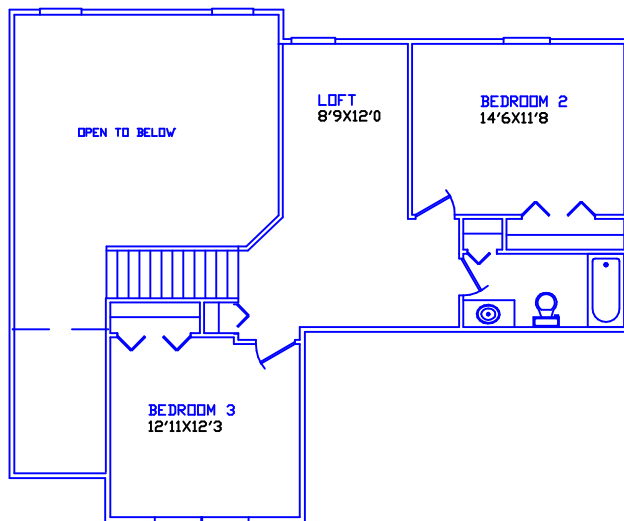

Image Homes Presents The Rosewood II

1647 SQFT 1ST FLOOR
727 SQFT 2ND FLOOR
400 SQFT OPEN AREA
2774 SQFT TOTAL

**Image
HOMES**
Inc.

For More Information Contact;
IMAGE HOMES (toll free)
1-877-453-3300

Information contained throughout is for illustrative purposes only, and is not intended as part of any legal contract. We reserve the right to modify or change plans, specifications and features.