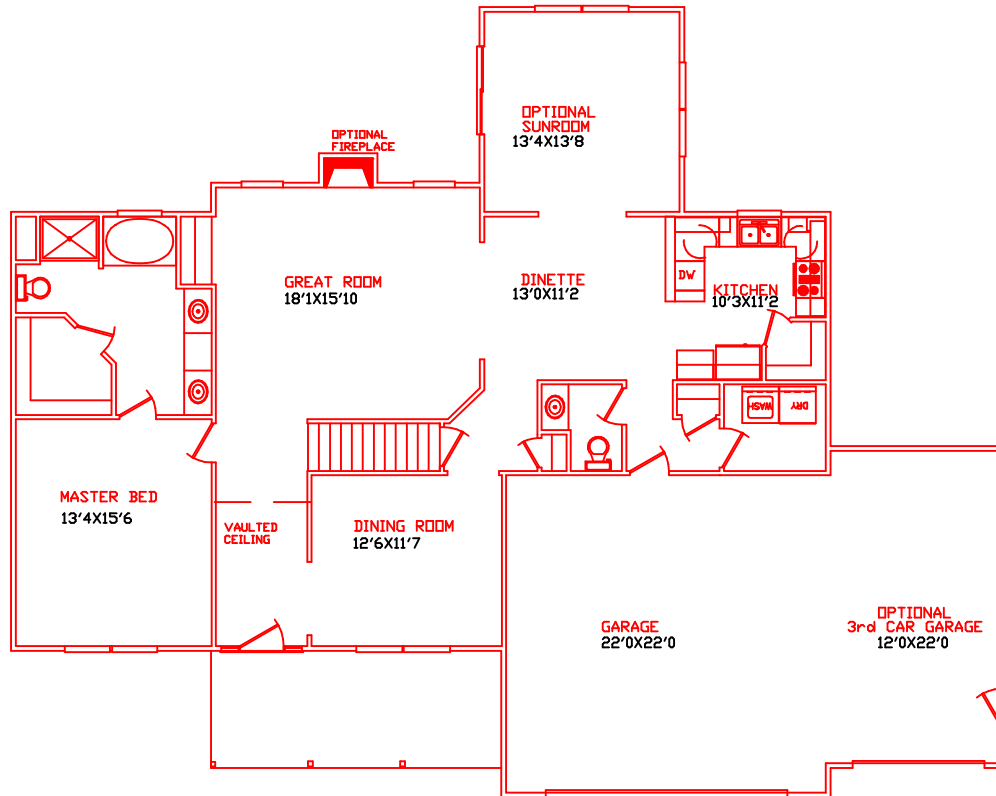

Image Homes Presents The Rosewood II

1647 SQFT 1ST FLOOR
727 SQFT 2ND FLOOR
400 SQFT OPEN AREA
2774 SQFT TOTAL

**Image
HOMES**
Inc.

For More Information Contact;
IMAGE HOMES (toll free)
1-877-453-3300

Information contained throughout is for illustrative purposes only, and is not intended as part of any legal contract. We reserve the right to modify or change plans, specifications and features.