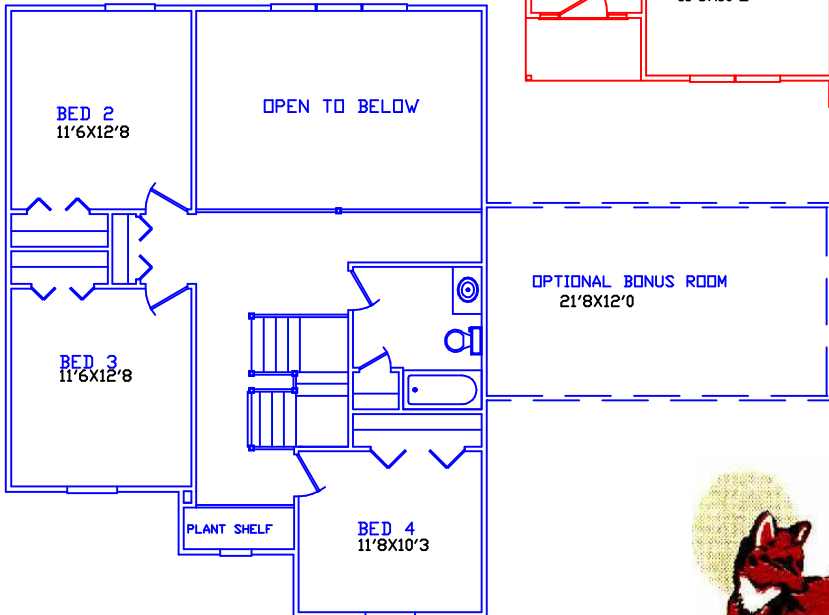

Image Homes Presents The Arborglen

1469 SQFT 1ST FLOOR
815 SQFT 2ND FLOOR
263 SQFT OPEN AREA
2547 SQFT TOTAL

Image
HOMES
Inc.

For More Information Contact;
IMAGE HOMES
877-453-3300

Information contained throughout is for illustrative purposes only, and is not intended as part of any legal contract. We reserve the right to modify or change plans, specifications and features.