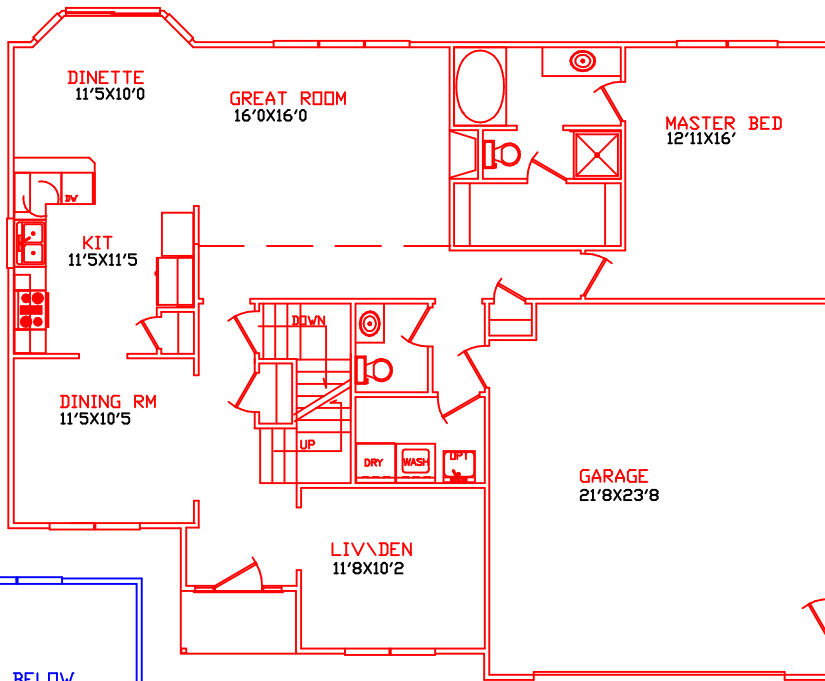

Image Homes Presents The Arborglen

1469 SQFT 1ST FLOOR
815 SQFT 2ND FLOOR
263 SQFT OPEN AREA
2547 SQFT TOTAL

Image
HOMES
Inc.

For More Information Contact;
IMAGE HOMES
877-453-3300

Information contained throughout is for illustrative purposes only, and is not intended as part of any legal contract. We reserve the right to modify or change plans, specifications and features.