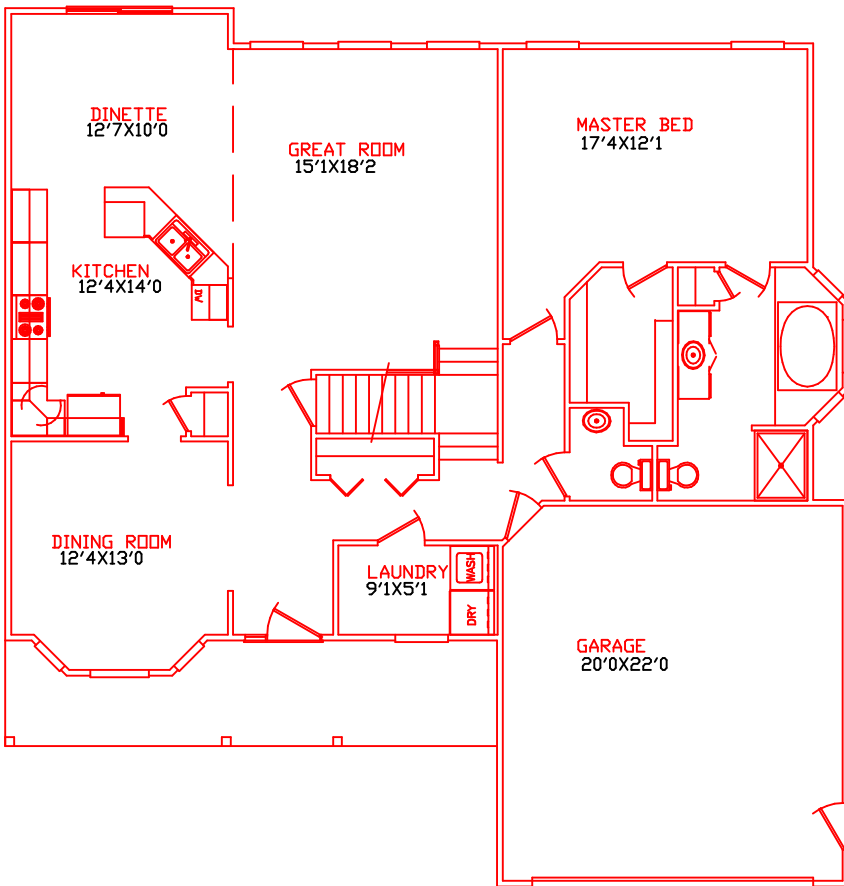

Image Homes Presents The Bedford

1487 SQFT 1ST FLOOR
 666 SQFT 2ND FLOOR
 330 SQFT OPEN AREA
 2482 SQFT TOTAL

Image
HOMES
 Inc.

For More Information Contact;
 IMAGE HOMES
 1-877-453-3300

Information contained throughout is for illustrative purposes only, and is not intended as part of any legal contract.
 We reserve the right to modify or change plans, specifications and features.