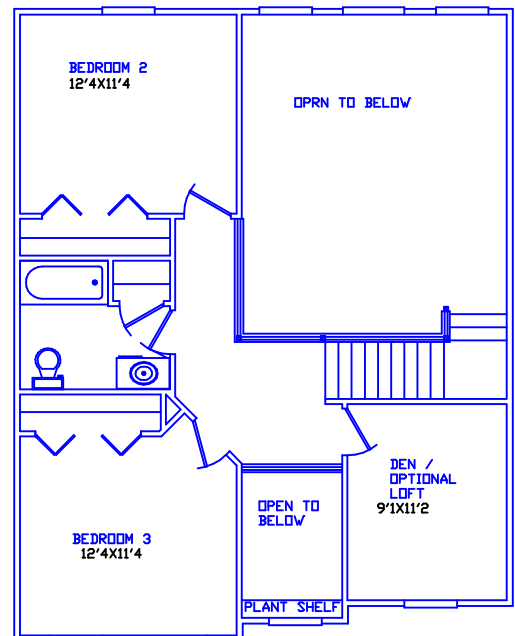

Image Homes Presents The Bedford

1487 SQFT 1ST FLOOR
 666 SQFT 2ND FLOOR
 330 SQFT OPEN AREA
 2482 SQFT TOTAL

Image
HOMES
 Inc.

For More Information Contact;
 IMAGE HOMES
 1-877-453-3300

Information contained throughout is for illustrative purposes only, and is not intended as part of any legal contract.
 We reserve the right to modify or change plans, specifications and features.