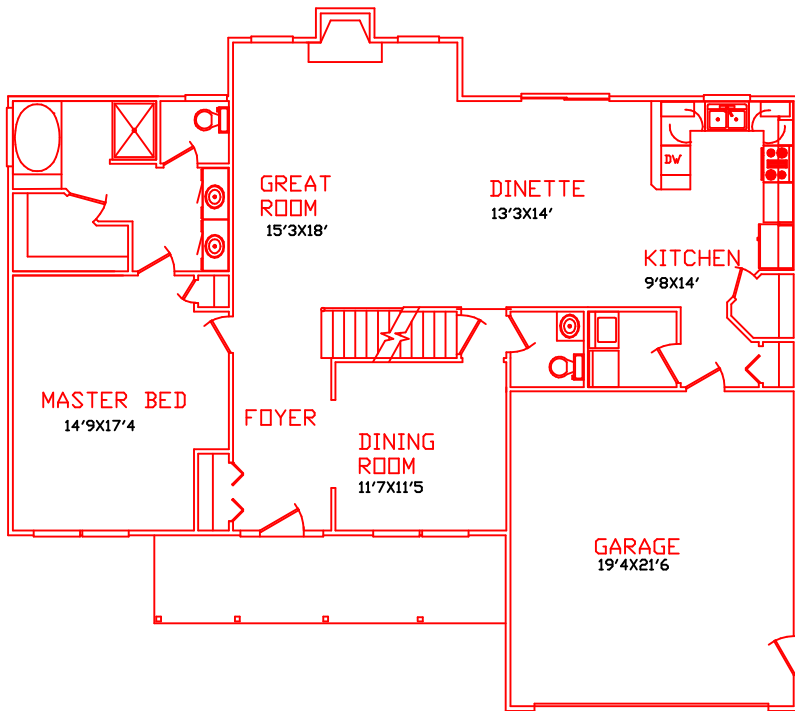

# Image Homes Presents The Bradley

1500 SQFT 1ST FLOOR  
 565 SQFT 2ND FLOOR  
 408 SQFT OPEN AREA  
 2473 SQFT TOTAL

**Image**  
**HOMES**  
 Inc.

For More Information Contact;  
 IMAGE HOMES (toll free)  
 1-877-453-3300