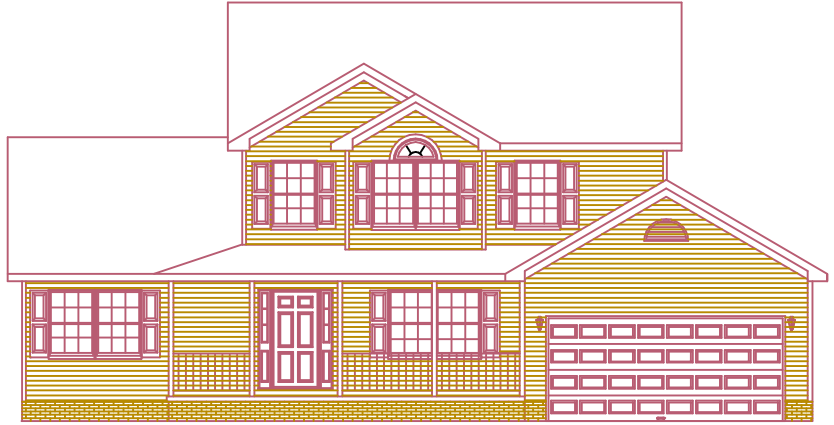

# Image Homes Presents The Bradley

1500 SQFT 1ST FLOOR  
 565 SQFT 2ND FLOOR  
 408 SQFT OPEN AREA  
 2473 SQFT TOTAL

**Image**  
**HOMES**  
 Inc.

For More Information Contact;  
 IMAGE HOMES (toll free)  
 1-877-453-3300