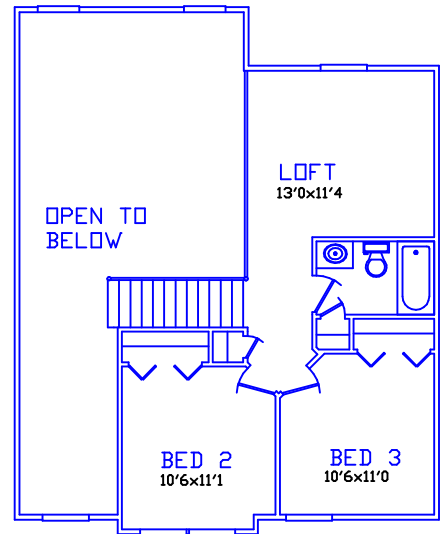

# Image Homes Presents The Bradley

1500 SQFT 1ST FLOOR  
 565 SQFT 2ND FLOOR  
 408 SQFT OPEN AREA  
 2473 SQFT TOTAL

**Image**  
**HOMES**  
 Inc.

For More Information Contact;  
 IMAGE HOMES (toll free)  
 1-877-453-3300