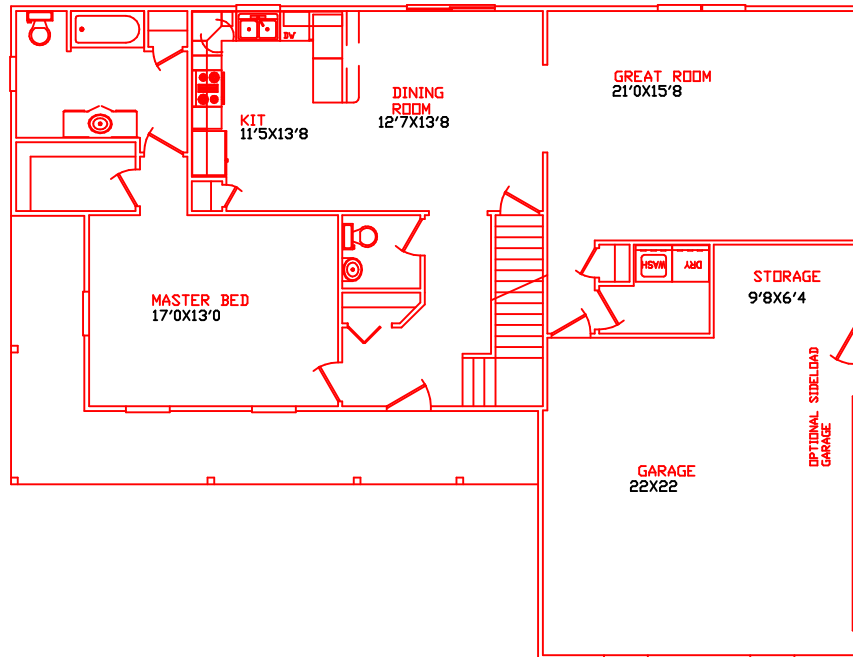

# Image Homes Presents The New Albany

1367 SQFT 1ST FLOOR  
873 SQFT 2ND FLOOR  
71 SQFT OPEN AREA  
2311 SQFT TOTAL

**Image**  
**HOMES**  
Inc.

For More Information Contact;  
IMAGE HOMES (toll free)  
1-877-453-3300