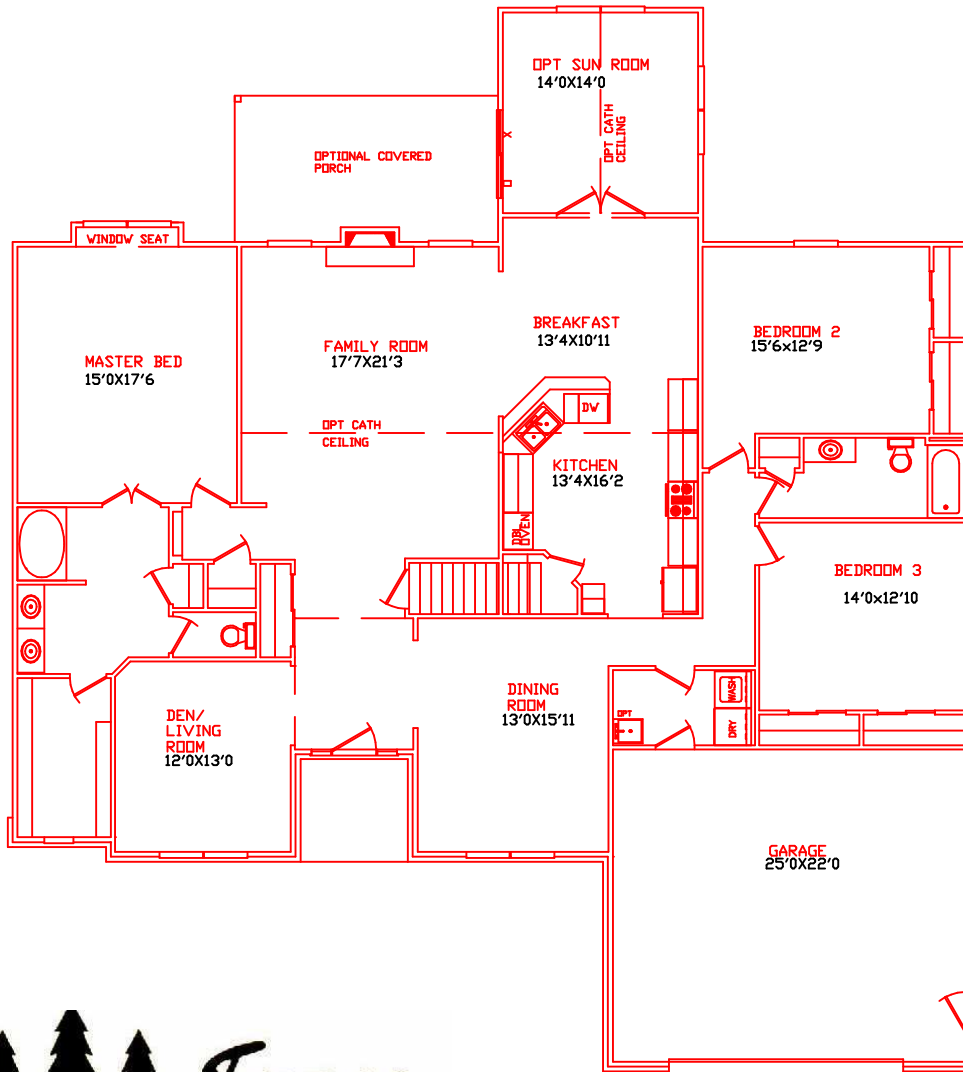

# Image Homes Presents The Worthington

2540 SQFT 1ST FLOOR

**Image**  
**HOMES**  
Inc.

For More Information Contact;  
IMAGE HOMES (toll free)  
1-877-453-3300

Information contained throughout is for illustrative purposes only, and is not intended as part of any legal contract.  
We reserve the right to modify or change plans, specifications and features.