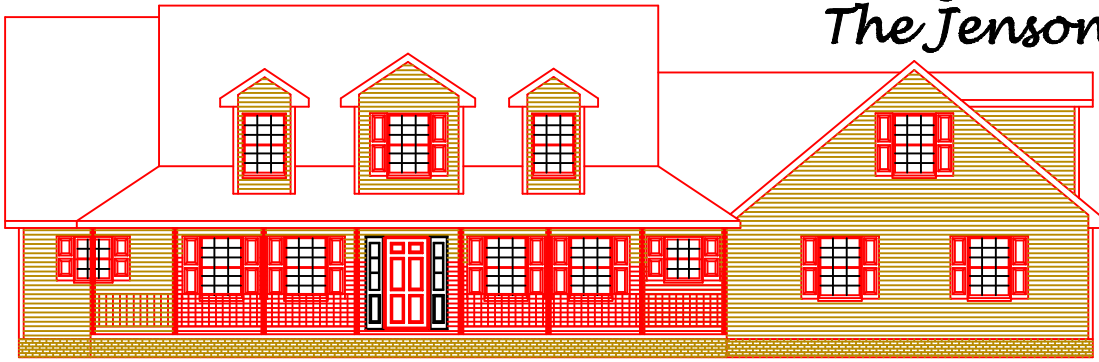

Image Homes Presents The Jensen

2028 SQFT 1ST FLOOR
 860 SQFT 2ND FLOOR
 419 SQFT BONUS ROOM
 3307 SQFT TOTAL

**Image
HOMES**
Inc.

For More Information Contact;
 IMAGE HOMES (toll free)
 1-877-453-3300

Information contained throughout is for illustrative purposes only, and is not intended as part of any legal contract. We reserve the right to modify or change plans, specifications and features.