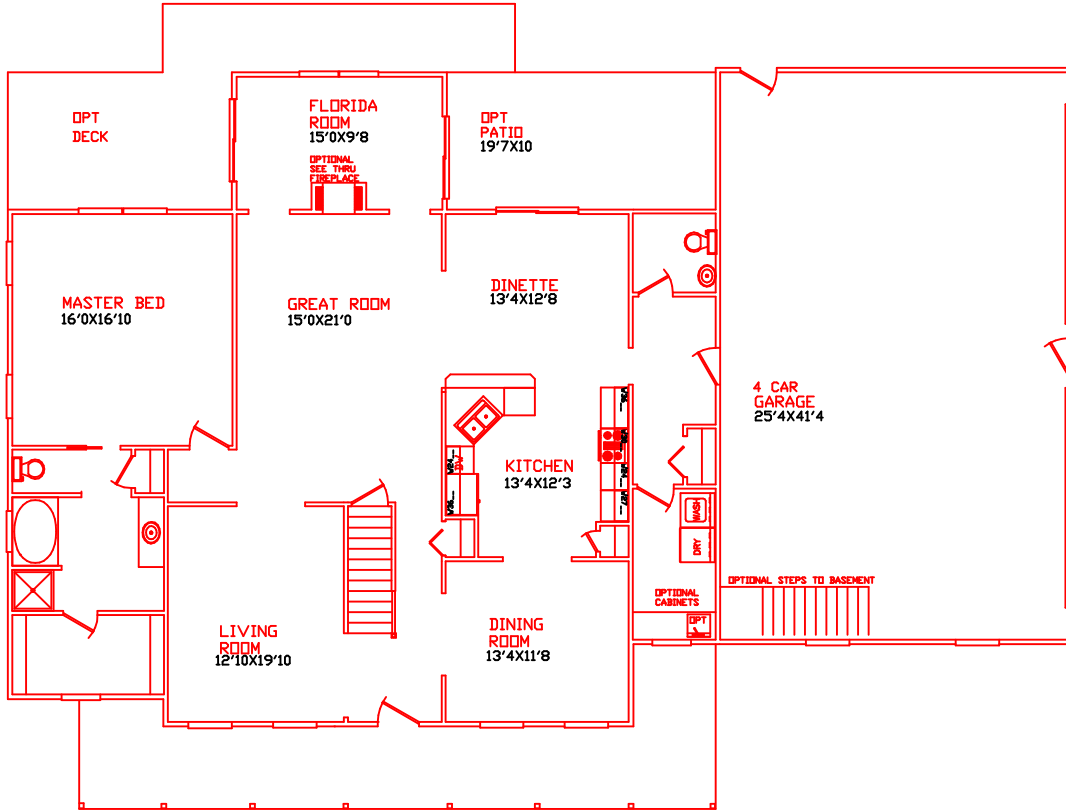

Image Homes Presents The Jensen

2028 SQFT 1ST FLOOR
 860 SQFT 2ND FLOOR
 419 SQFT BONUS ROOM
 3307 SQFT TOTAL

**Image
HOMES**
Inc.

For More Information Contact;
 IMAGE HOMES (toll free)
 1-877-453-3300

Information contained throughout is for illustrative purposes only, and is not intended as part of any legal contract. We reserve the right to modify or change plans, specifications and features.