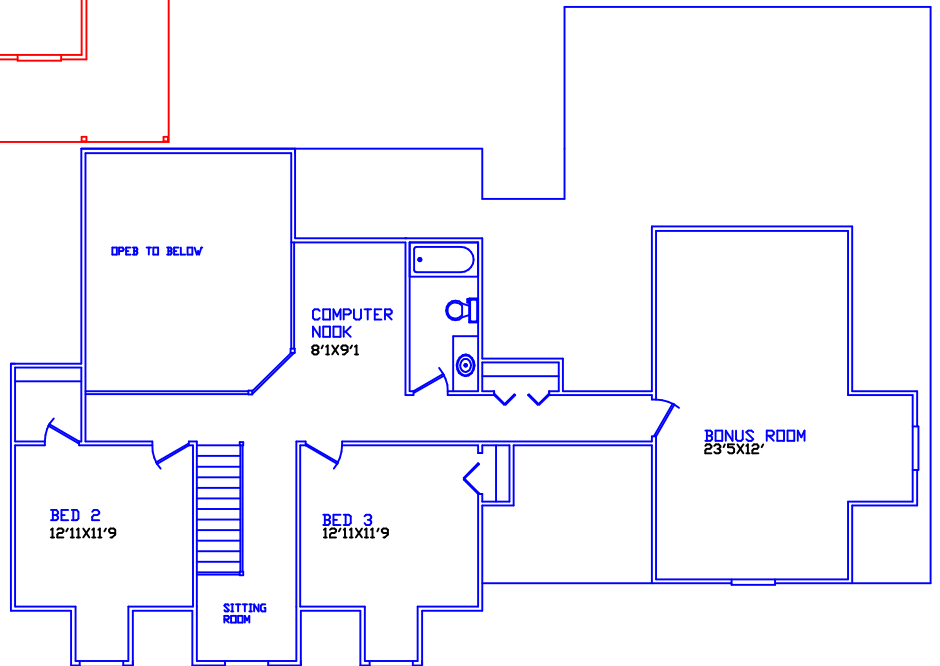

Image Homes Presents The Jensen

2028 SQFT 1ST FLOOR
 860 SQFT 2ND FLOOR
 419 SQFT BONUS ROOM
 3307 SQFT TOTAL

**Image
HOMES**
Inc.

For More Information Contact;
 IMAGE HOMES (toll free)
 1-877-453-3300

Information contained throughout is for illustrative purposes only, and is not intended as part of any legal contract. We reserve the right to modify or change plans, specifications and features.