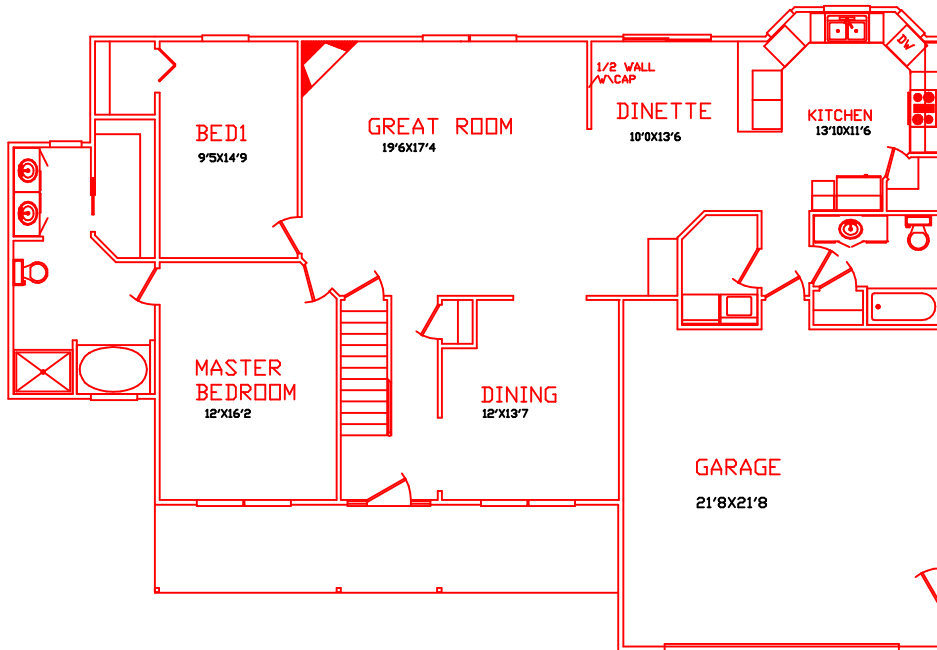

# Image Homes Presents The Chesapeak

1680 SQFT 1ST FLOOR  
535 SQFT 2ND FLOOR  
60 SQFT OPEN AREA  
2275 SQFT TOTAL

For More Information Contact;  
IMAGE HOMES (toll free)  
1-877-453-3300

**Image  
HOMES**  
Inc.