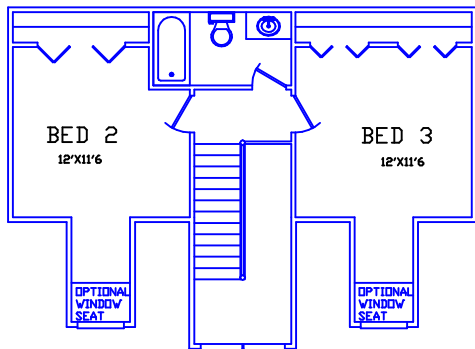

# Image Homes Presents The Chesapeak

1680 SQFT 1ST FLOOR  
535 SQFT 2ND FLOOR  
60 SQFT OPEN AREA  
2275 SQFT TOTAL

For More Information Contact;  
IMAGE HOMES (toll free)  
1-877-453-3300

**Image  
HOMES**  
Inc.