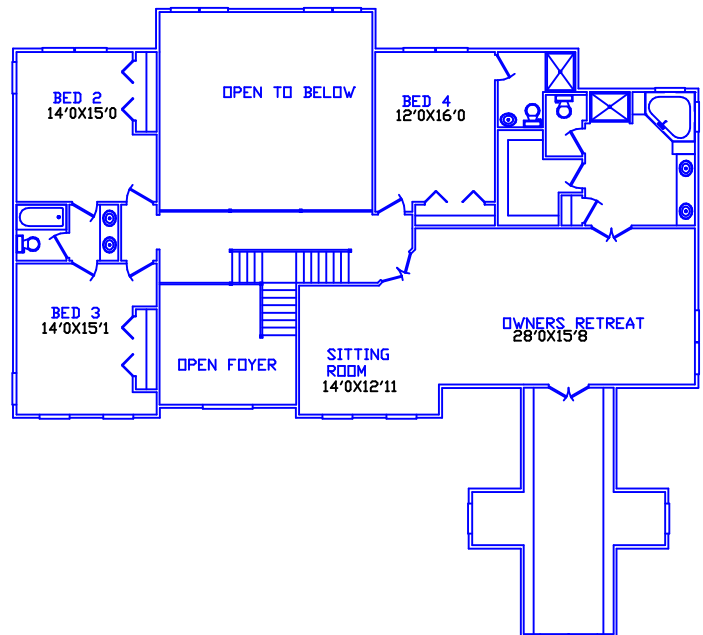

*Image Homes Presents  
The Stanton*

2326 SQFT 1ST FLOOR  
 532 SQFT 1ST OPT SUNROOM  
 1905 SQFT 2ND FLOOR  
 579 SQFT OPEN AREA  
 302 SQFT OPT BONUS ROOM  
 5644 SQFT TOTAL

*Image*  
**HOMES**  
 Inc.