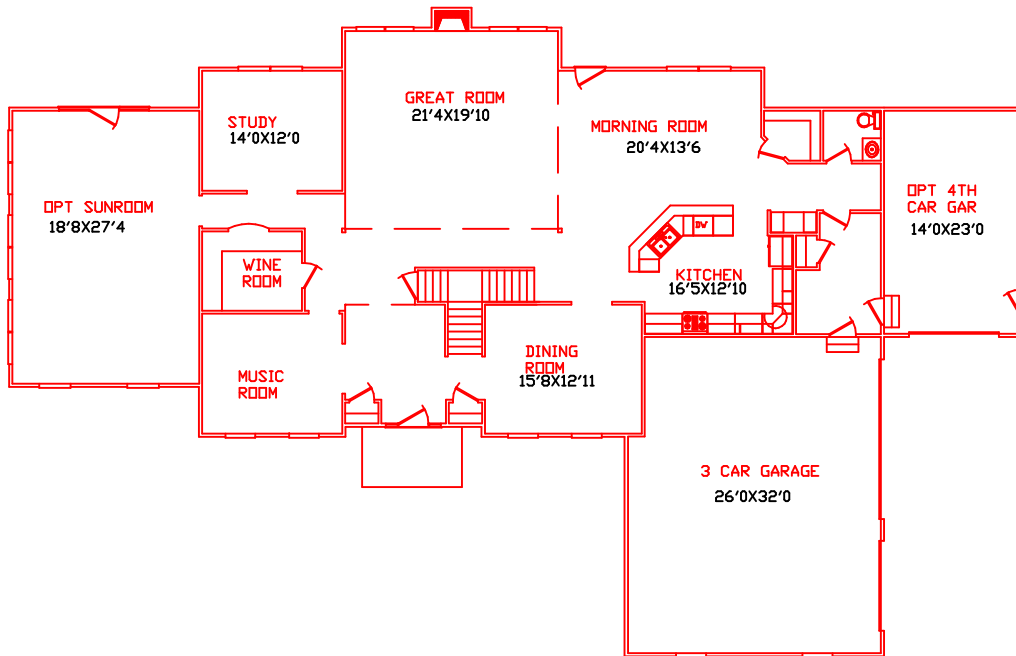

*Image Homes Presents  
The Stanton*

2326 SQFT 1ST FLOOR  
 532 SQFT 1ST OPT SUNROOM  
 1905 SQFT 2ND FLOOR  
 579 SQFT OPEN AREA  
 302 SQFT OPT BONUS ROOM  
 5644 SQFT TOTAL

*Image*  
**HOMES**  
 Inc.