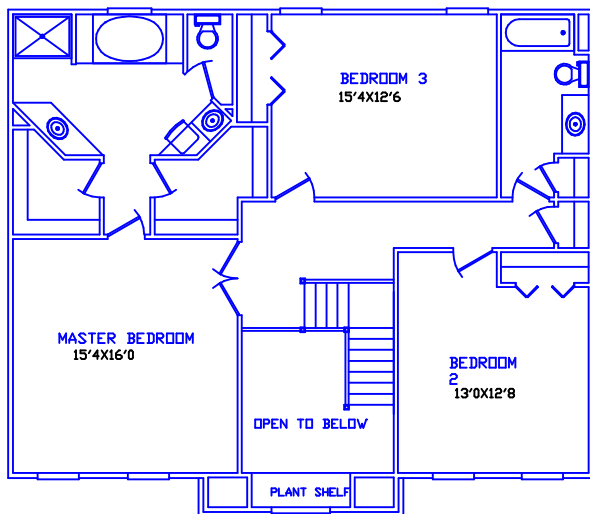

Image Homes Presents The Balderson IV

1553 SQFT 1ST FLOOR
1192 SQFT 2ND FLOOR
100 SQFT OPEN AREA
2845 SQFT TOTAL

Image
HOMES
Inc.

For More Information Contact;
IMAGE HOMES (toll free)
1-877-453-3300

Information contained throughout is for illustrative purposes only, and is not intended as part of any legal contract. We reserve the right to modify or change plans, specifications and features.