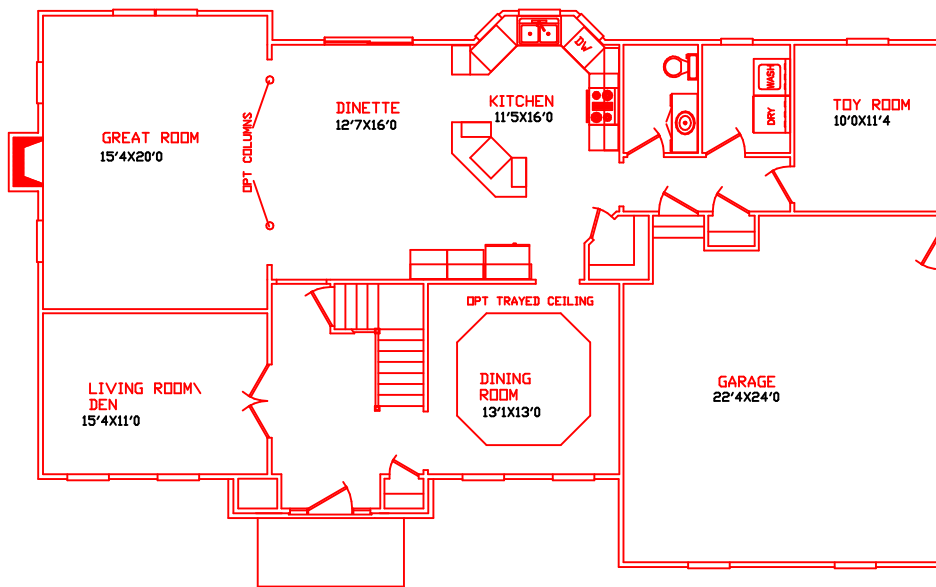

Image Homes Presents The Balderson IV

1553 SQFT 1ST FLOOR
1192 SQFT 2ND FLOOR
100 SQFT OPEN AREA
2845 SQFT TOTAL

Image
HOMES
Inc.

For More Information Contact;
IMAGE HOMES (toll free)
1-877-453-3300

Information contained throughout is for illustrative purposes only, and is not intended as part of any legal contract. We reserve the right to modify or change plans, specifications and features.