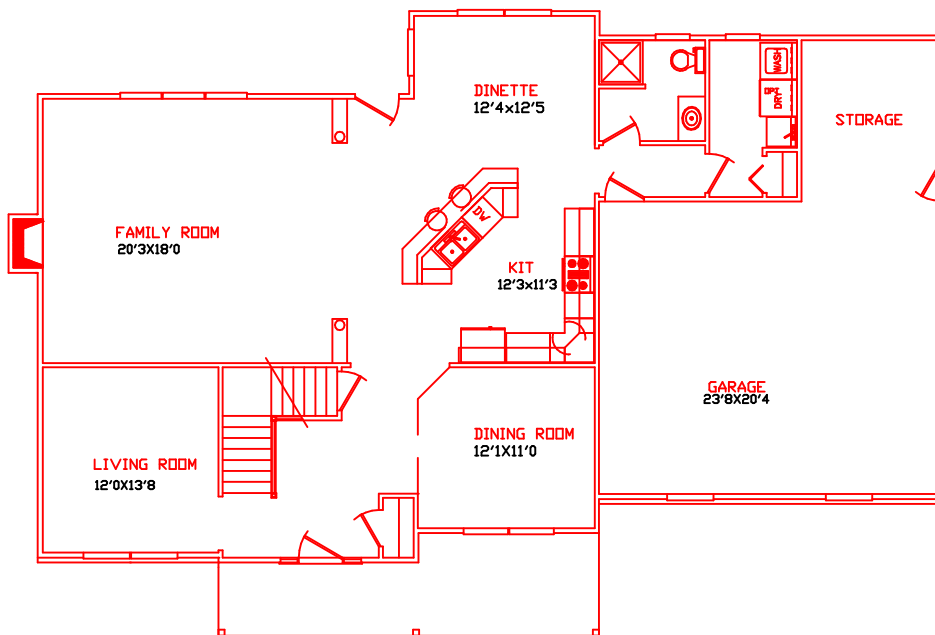

Image Homes Presents The Lancaster

1429 SQFT 1ST FLOOR
1090 SQFT 2ND FLOOR
109 SQFT OPEN AREA
2628 SQFT TOTAL

**Image
HOMES**
Inc.

For More Information Contact;
IMAGE HOMES (toll free)
1-877-453-3300

Information contained throughout is for illustrative purposes only, and is not intended as part of any legal contract. We reserve the right to modify or change plans, specifications and features.