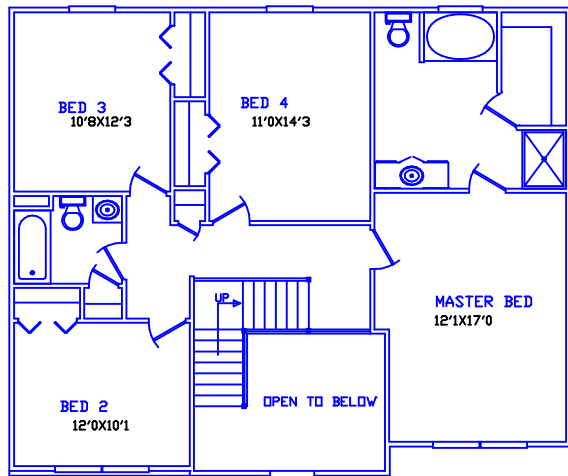

Image Homes Presents The Lancaster

1429 SQFT 1ST FLOOR
1090 SQFT 2ND FLOOR
109 SQFT OPEN AREA
2628 SQFT TOTAL

**Image
HOMES**
Inc.

For More Information Contact;
IMAGE HOMES (toll free)
1-877-453-3300

Information contained throughout is for illustrative purposes only, and is not intended as part of any legal contract. We reserve the right to modify or change plans, specifications and features.