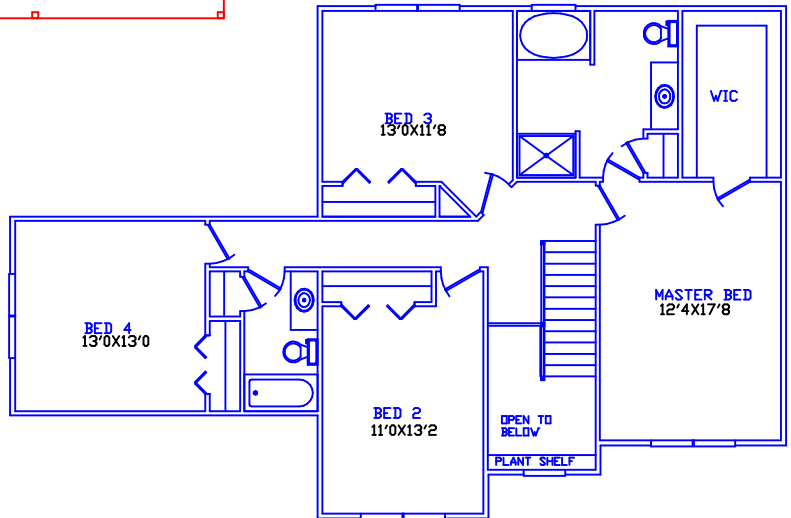

Image Homes Presents The Southwyck

1278 SQFT 1ST FLOOR
1255 SQFT 2ND FLOOR
62 SQFT OPEN AREA
2595 SQFT TOTAL

**Image
HOMES
Inc.**

For More Information Contact;
IMAGE HOMES (toll free)
1-877-453-3300

Information contained throughout is for illustrative purposes only, and is not intended as part of any legal contract. We reserve the right to modify or change plans, specifications and features.