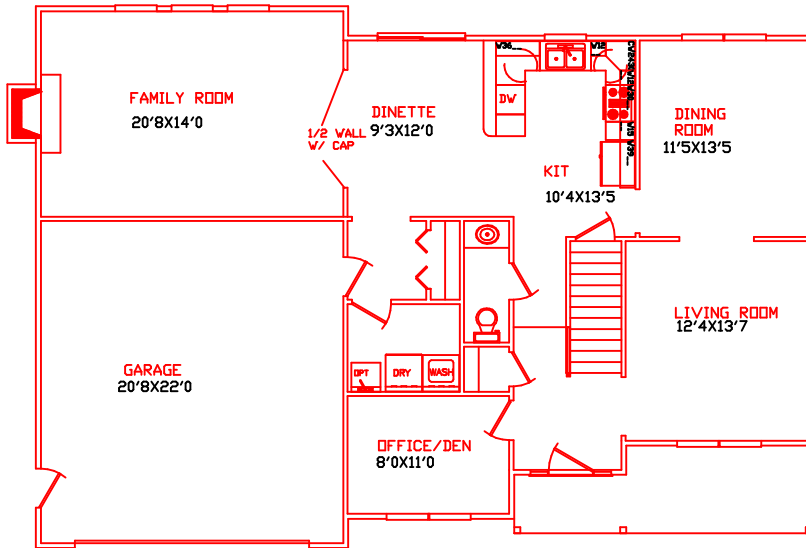

Image Homes Presents The Southwyck

1278 SQFT 1ST FLOOR
1255 SQFT 2ND FLOOR
62 SQFT OPEN AREA
2595 SQFT TOTAL

**Image
HOMES
Inc.**

For More Information Contact;
IMAGE HOMES (toll free)
1-877-453-3300

Information contained throughout is for illustrative purposes only, and is not intended as part of any legal contract. We reserve the right to modify or change plans, specifications and features.