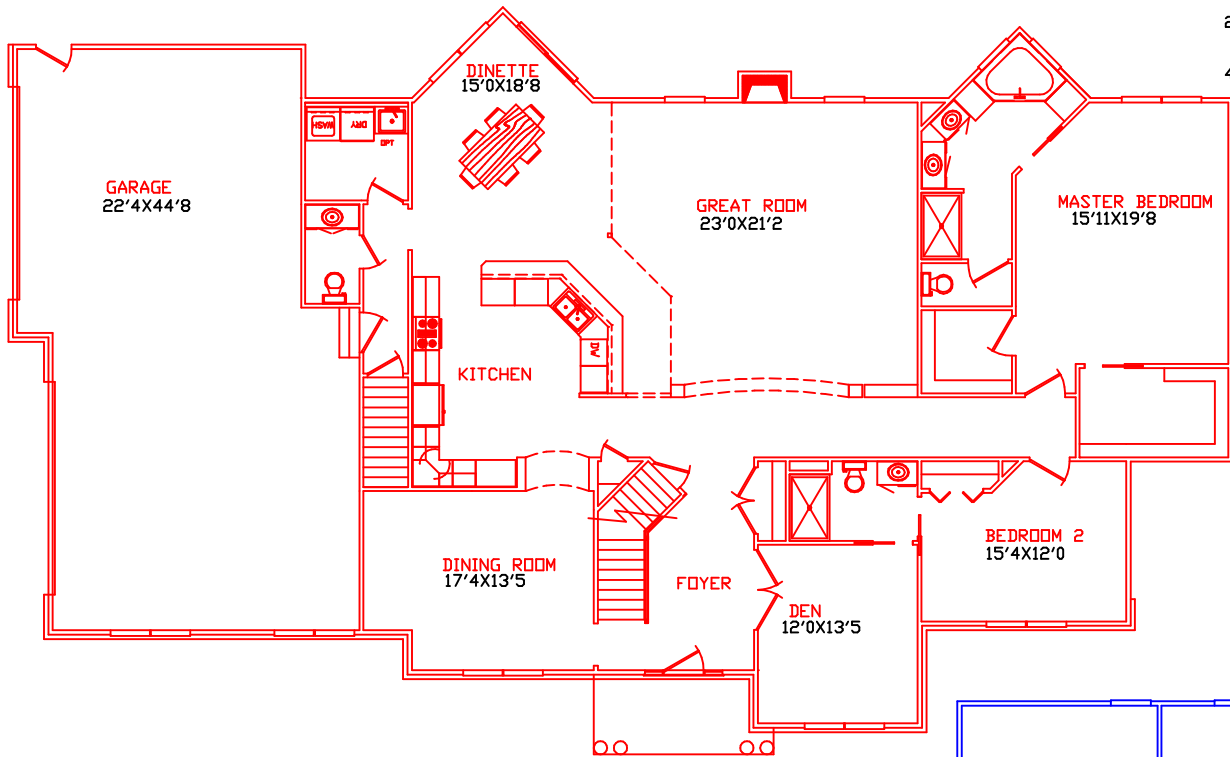

Image Homes Presents  
The Westfield

2881 SQFT 1ST FLOOR  
 1113 SQFT 2ND FLOOR  
 627 SQFT OPEN AREA  
 4621 SQFT TOTAL

**Image**  
**HOMES**  
 Inc.

For More Information Contact;  
 IMAGE HOMES (toll free)  
 1-877-453-3300