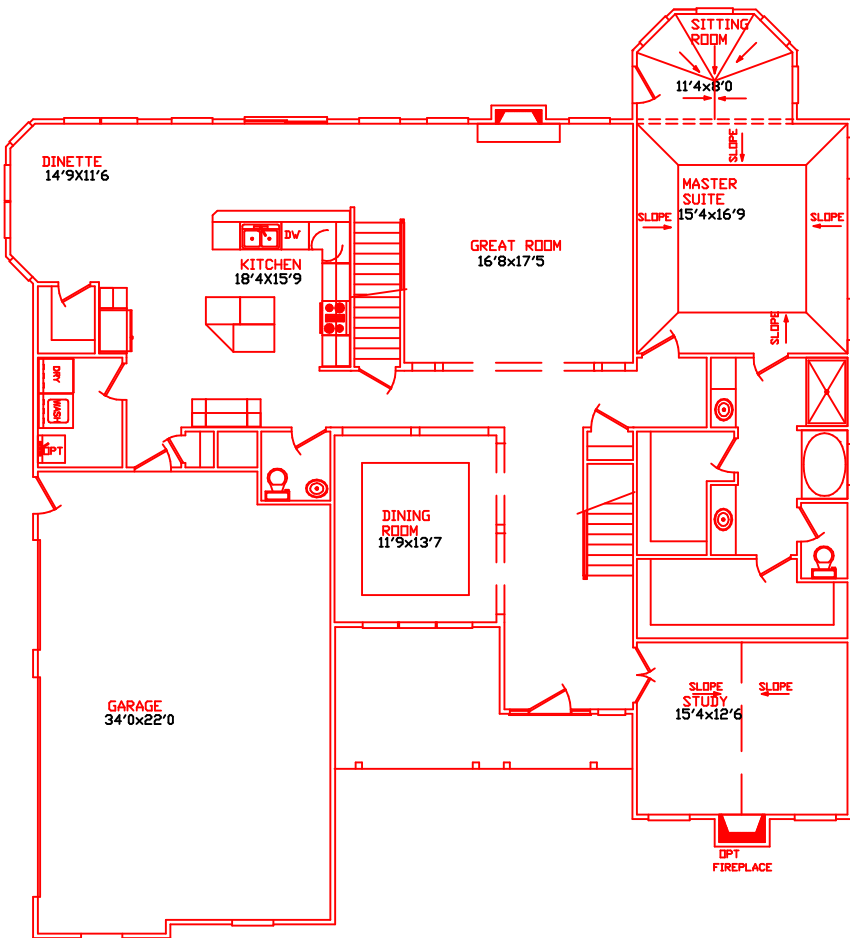

Image Homes Presents The Canterbury

2367 SQFT 1ST FLOOR
 960 SQFT 2ND FLOOR
 467 SQFT OPEN AREA
 3794 SQFT TOTAL

**Image
HOMES**
Inc.

For More Information Contact;
 IMAGE HOMES (toll free)
 1-877-453-3300