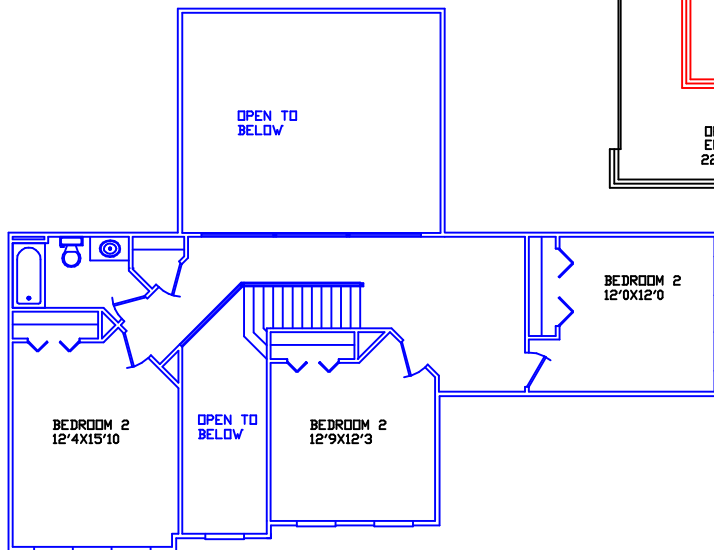

Image Homes Presents The Bradford

2563 SQFT 1ST FLOOR
955 SQFT 2ND FLOOR
108 SQFT OPEN AREA
3626 SQFT TOTAL

Image
HOMES
Inc.

For More Information Contact;
IMAGE HOMES (toll free)
1-877-453-3300

Information contained throughout is for illustrative purposes only, and is not intended as part of any legal contract.
We reserve the right to modify or change plans, specifications and features.