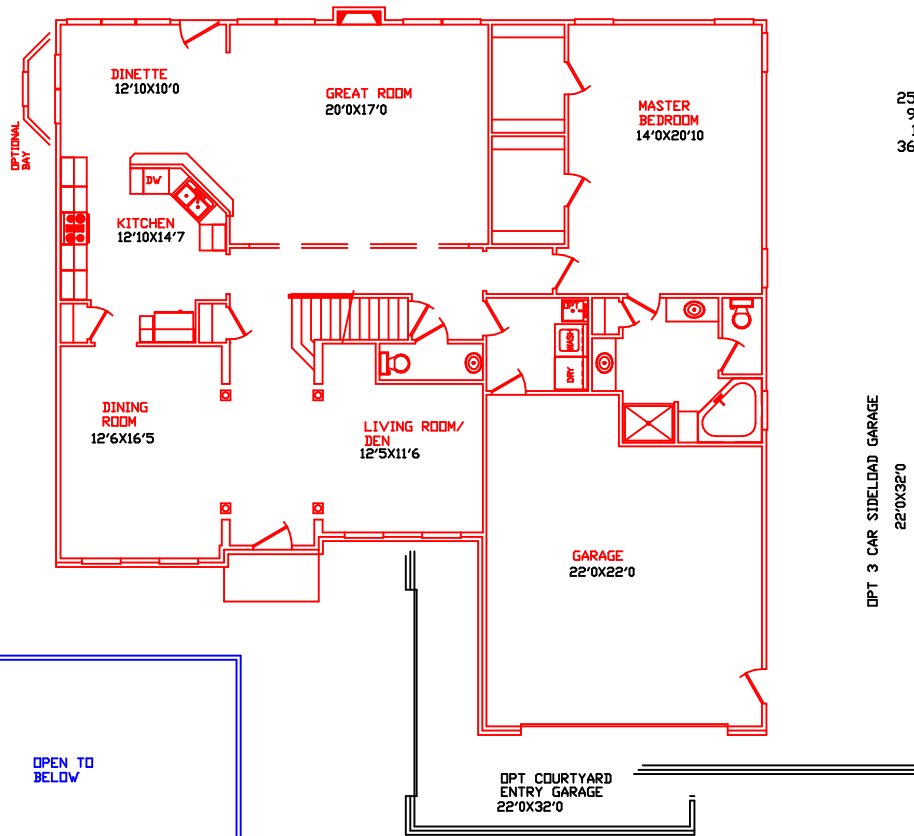

Image Homes Presents The Bradford

2563 SQFT 1ST FLOOR
955 SQFT 2ND FLOOR
108 SQFT OPEN AREA
3626 SQFT TOTAL

Image
HOMES
Inc.

For More Information Contact;
IMAGE HOMES (toll free)
1-877-453-3300

Information contained throughout is for illustrative purposes only, and is not intended as part of any legal contract.
We reserve the right to modify or change plans, specifications and features.