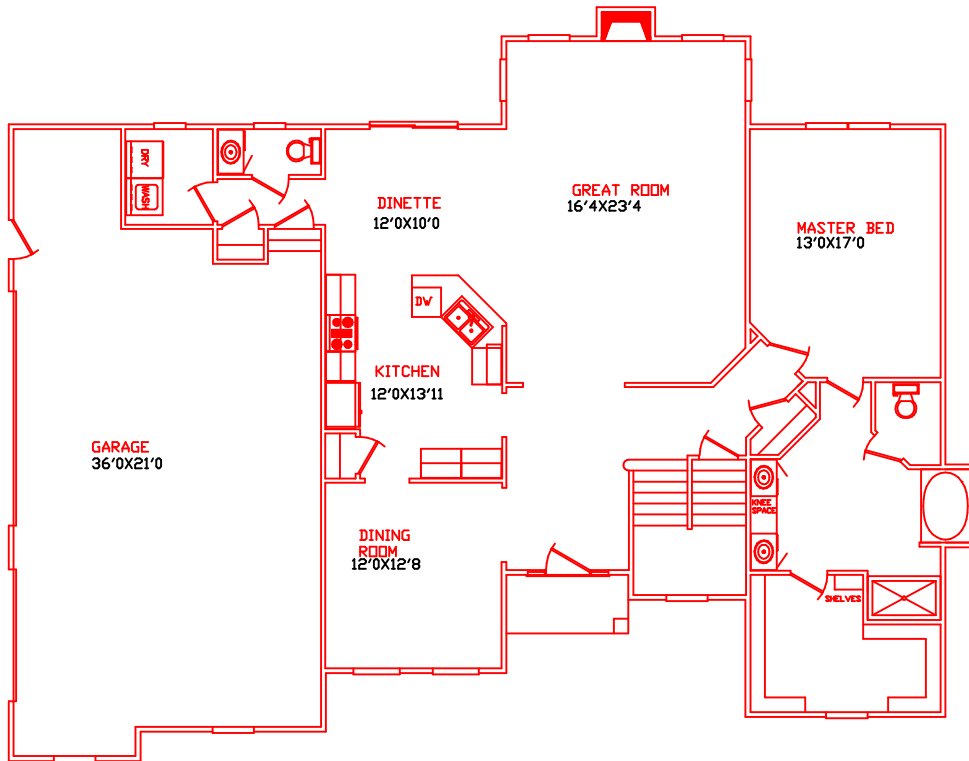

Image Homes Presents The Maxim

1769 SQFT 1ST FLOOR
 641 SQFT 2ND FLOOR
 460 SQFT OPEN AREA
 264 SQFT BONUS ROOM
 3134 SQFT TOTAL

Image
HOMES
 Inc.

For More Information Contact;
 IMAGE HOMES (toll free)
 1-877-453-3300