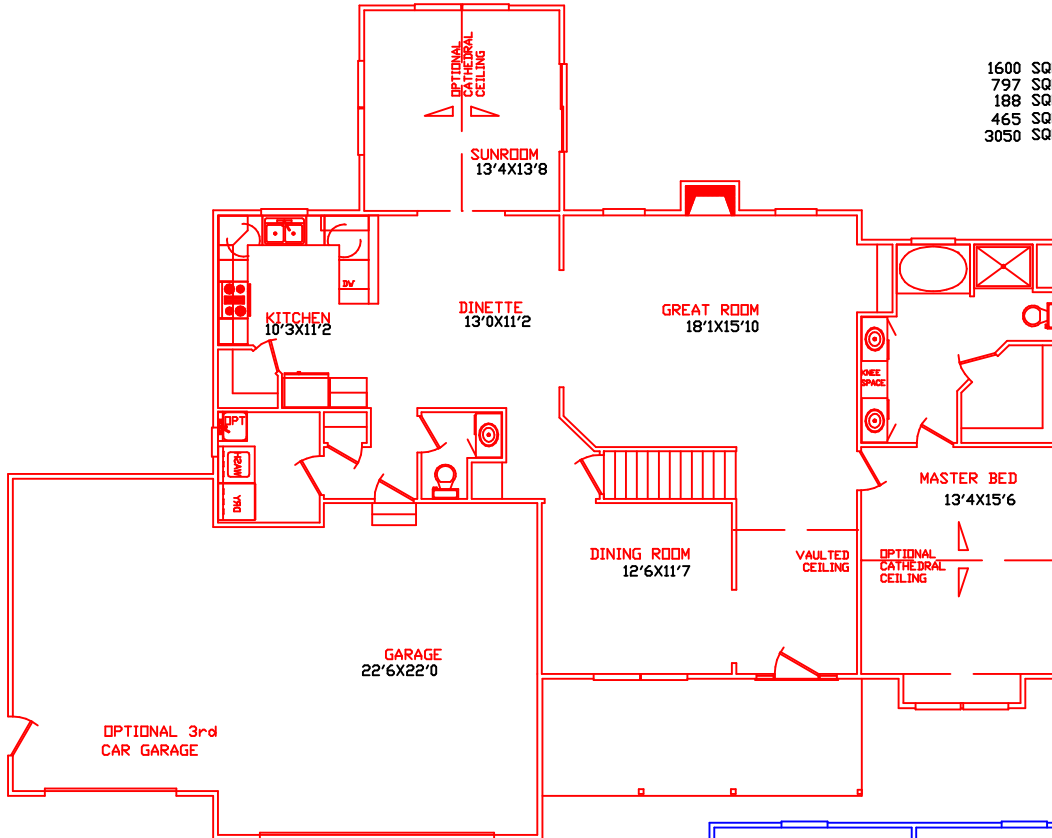

*Image Homes Presents
The Rosewood V*

1600 SQFT 1ST FLOOR
797 SQFT 2ND FLOOR
188 SQFT OPT SUNROOM
465 SQFT OPEN AREA
3050 SQFT TOTAL

**Image
HOMES**
Inc.

For More Information Contact;
IMAGE HOMES (toll free)
1-877-453-3300