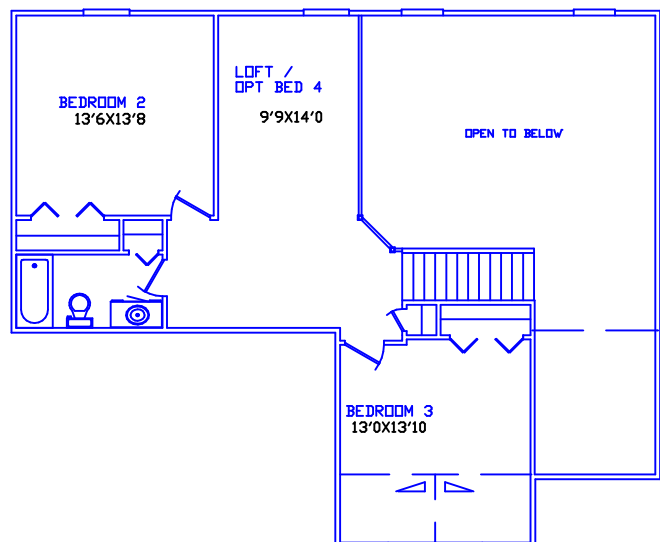

*Image Homes Presents
The Rosewood V*

1600 SQFT 1ST FLOOR
797 SQFT 2ND FLOOR
188 SQFT OPT SUNROOM
465 SQFT OPEN AREA
3050 SQFT TOTAL

**Image
HOMES**
Inc.

For More Information Contact;
IMAGE HOMES (toll free)
1-877-453-3300