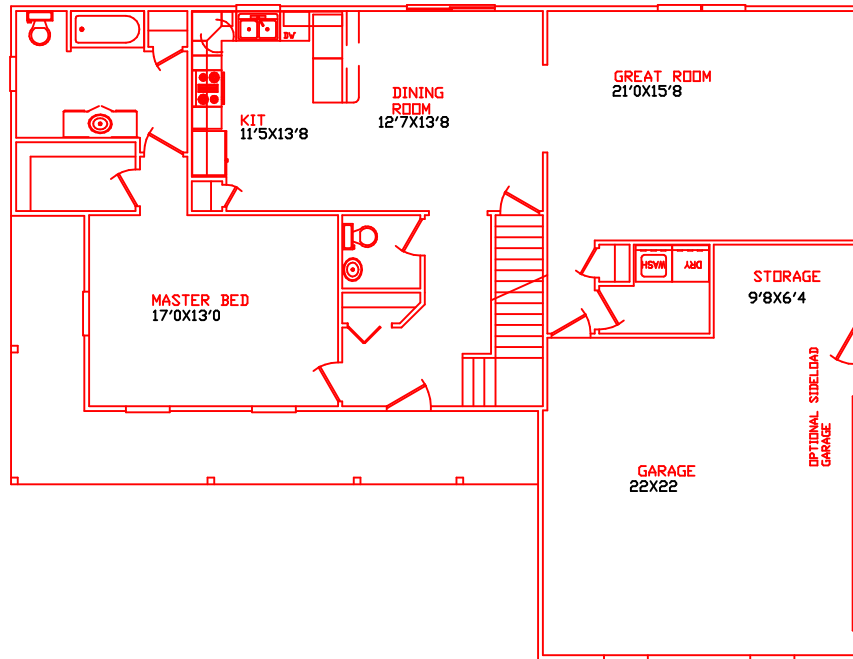

# Image Homes Presents The New Albany

1367 SQFT 1ST FLOOR  
 873 SQFT 2ND FLOOR  
 71 SQFT OPEN AREA  
 2311 SQFT TOTAL

**Image**  
**HOMES**  
 Inc.

For More Information Contact;  
 IMAGE HOMES (toll free)  
 1-877-453-3300